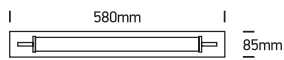

INSTALLATION MANUAL

38118K

ecolight

230V | SMD 2835 | 18W | IP44 | Aluminium + glass

80
CRI

85mm

Complete with 700mA driver.

Warnings: