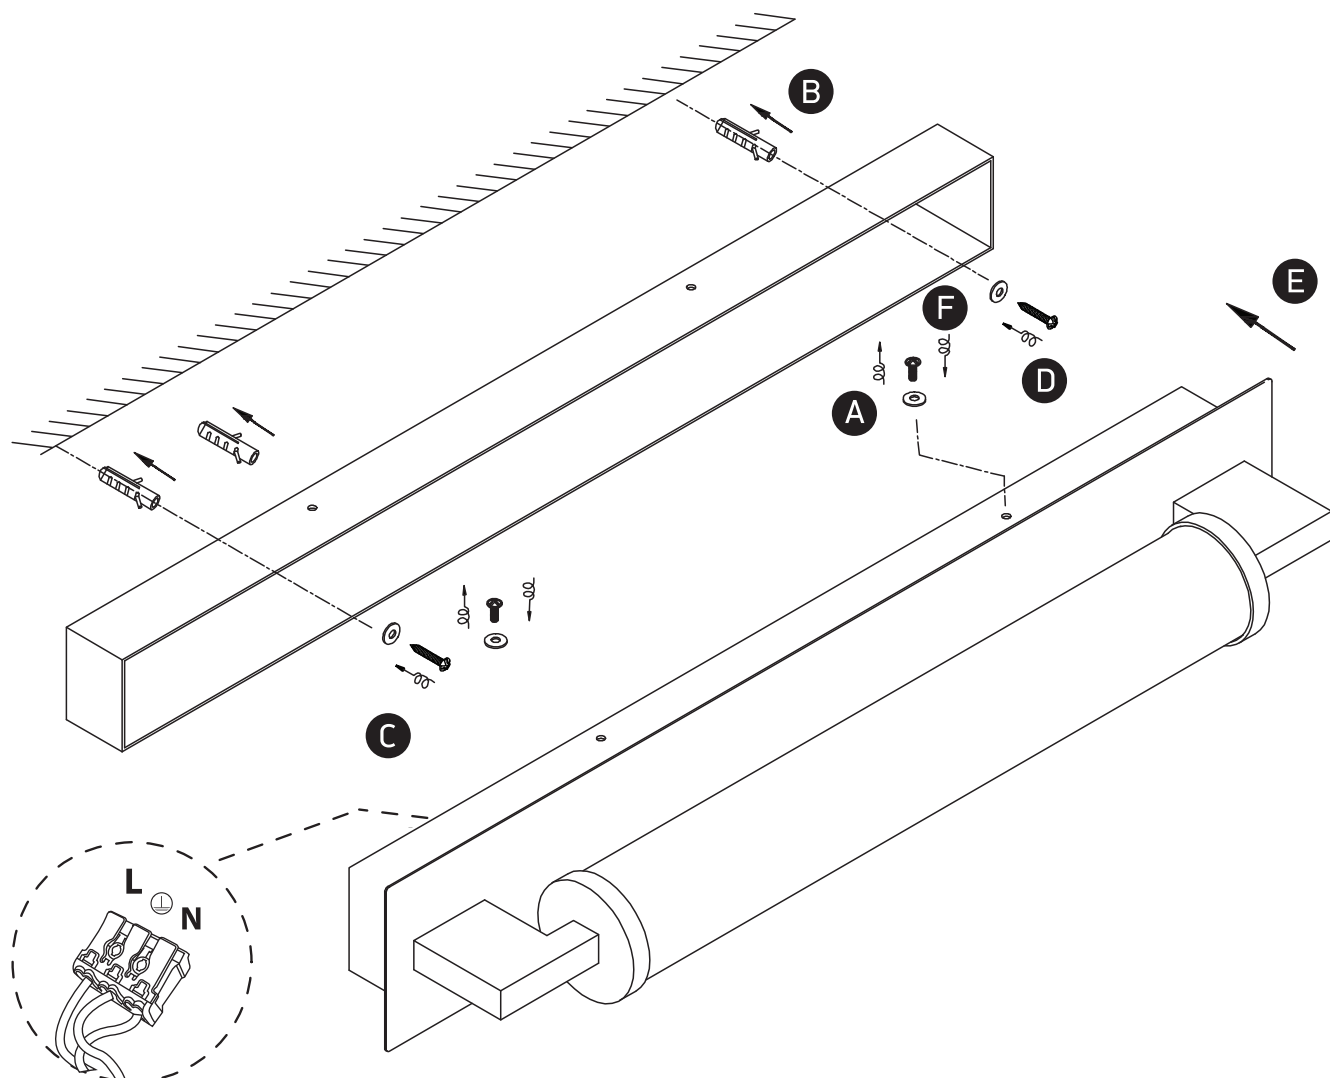

INSTALLATION MANUAL

38118K

ecolight

230V | SMD 2835 | 18W | IP44 | Aluminium + glass

80
CRI

85mm

Complete with 700mA driver.

Warnings: