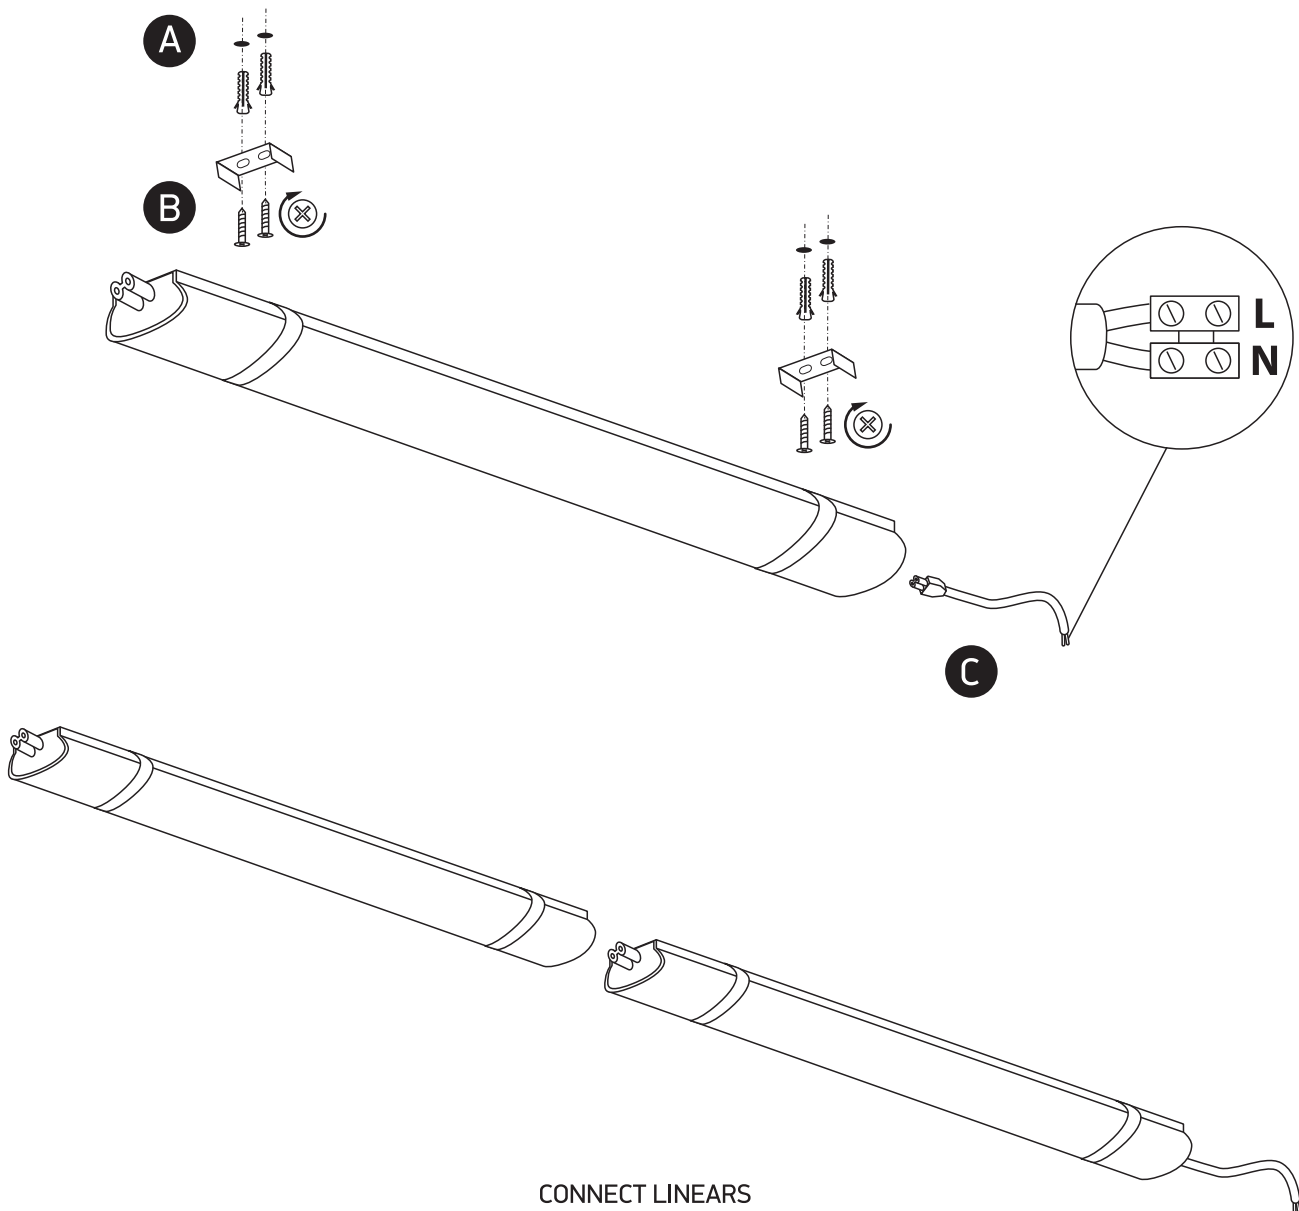

INSTALLATION MANUAL

38118LC, 38136LC

ecolight

80
CRI

100-240V | SMD 2835 | 18W / 36W | 50/60Hz | IP65 | PC

Complete with driver

one
LIGHT

CONNECT LINEARS

38118LC connect 20 fittings maximum / 38136LC connect 10 fittings maximum.

Warnings:

1. Make sure that the product is installed properly before connecting to electricity.
2. Do not cover the fitting.
3. Maintenance and installation should only be carried out by a professional electrician.