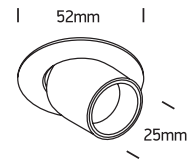

INSTALLATION MANUAL

11103M

ecolight

350mA | COB LED | 3W | IP20 | Aluminium | Adjustable

Requires 350mA driver.

Warnings:

1. Make sure that the product is installed properly before connecting to electricity.
2. Do not cover the fitting.
3. Maintenance and installation should only be carried out by a professional electrician.