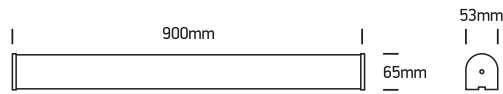

INSTALLATION MANUAL

38115C, 38120C

ecolight

**80
CRI**

Complete with driver.

38115C: 230V | SMD 2835 | 15W | IP44 | Aluminium + PC
38120C: 230V | SMD 2835 | 20W | IP44 | Aluminium + PC

one
LIGHT

Warnings: