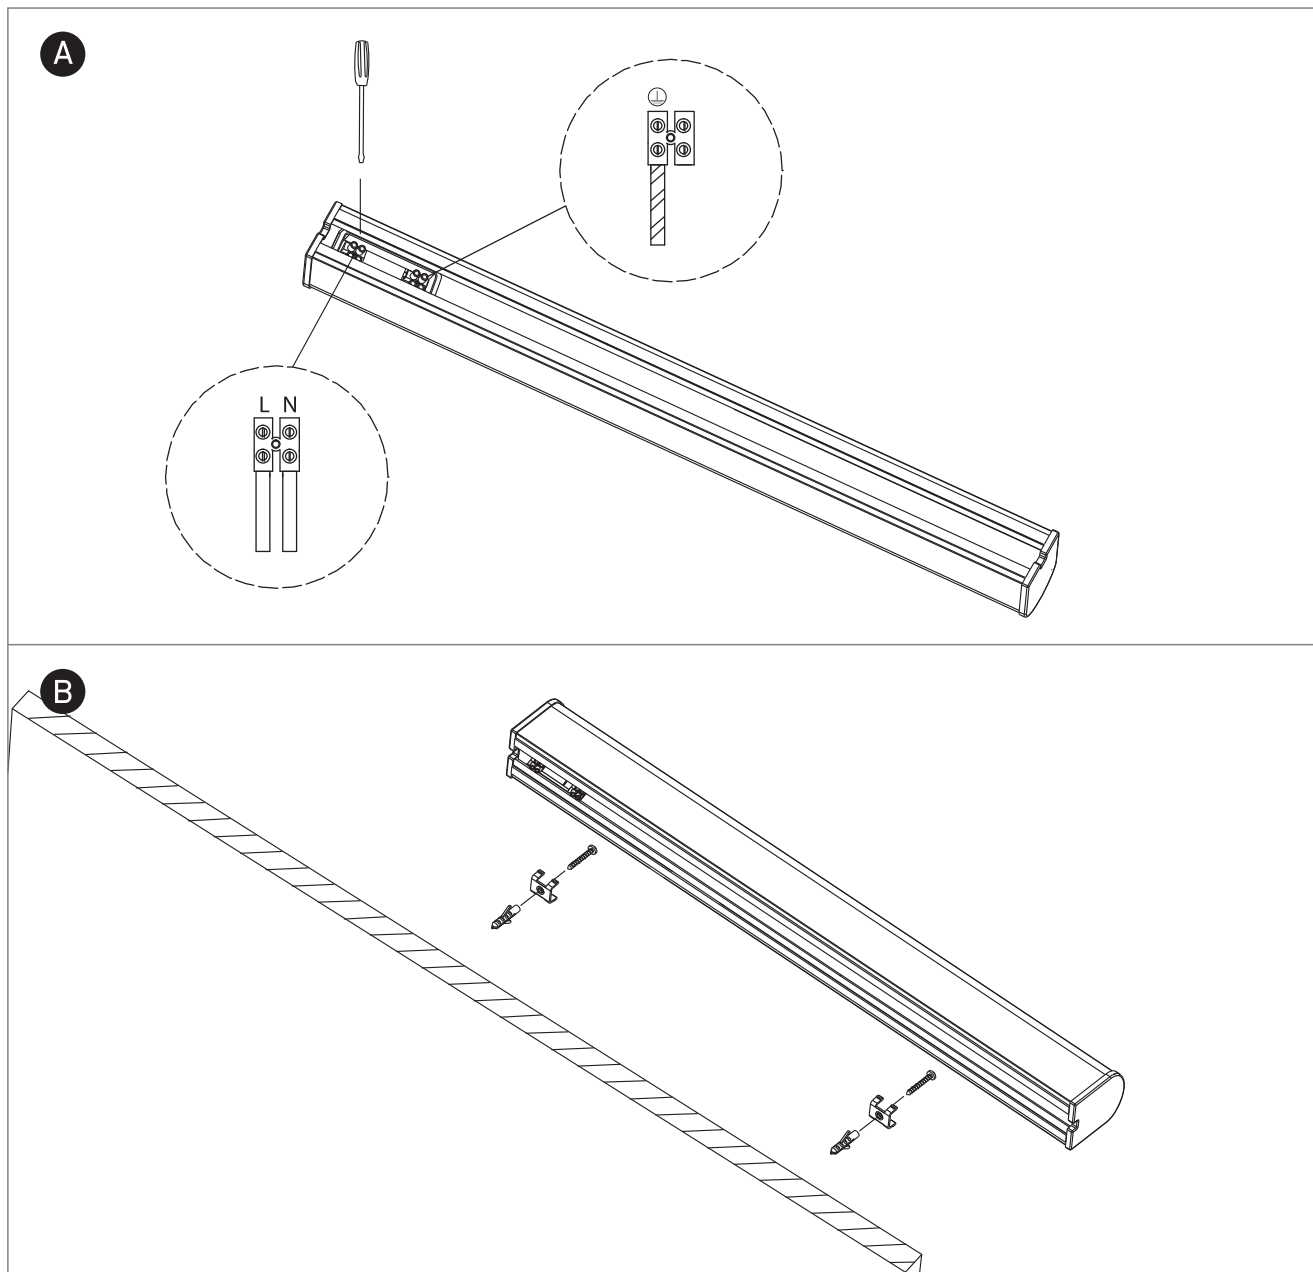

INSTALLATION MANUAL

38115C, 38120C

ecolight

**80
CRI**

Complete with driver.

38115C: 230V | SMD 2835 | 15W | IP44 | Aluminium + PC
38120C: 230V | SMD 2835 | 20W | IP44 | Aluminium + PC

one
LIGHT

Warnings: