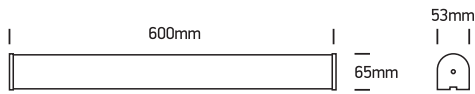

INSTALLATION MANUAL

38115C, 38120C

ecolight

**80
CRI**

Complete with driver.

38115C: 230V | SMD 2835 | 15W | IP44 | Aluminium + PC
38120C: 230V | SMD 2835 | 20W | IP44 | Aluminium + PC

one
LIGHT

Warnings: