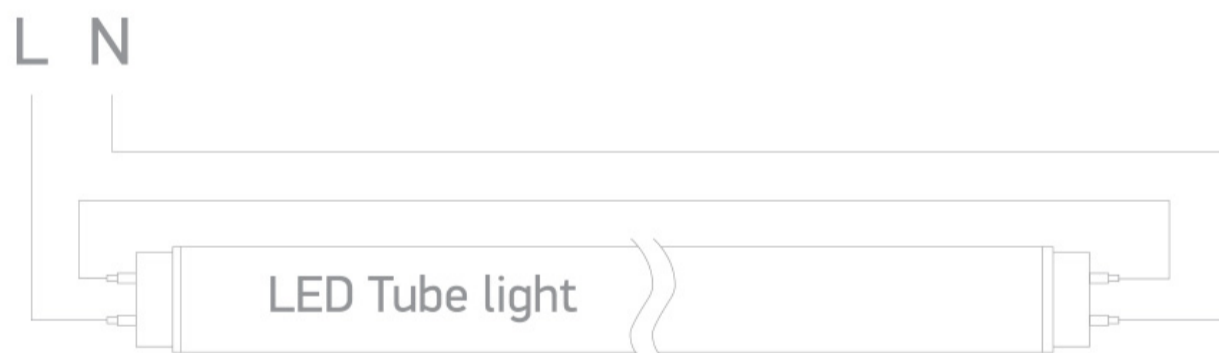

21 Industrial & Floodlights>The Batten For T8 LED

38120E

Empty fitting, suitable for 600mm T8 LED tube.

Complies with standard EN60598-1 and any other specific standards.

Downloads

Dimensions

Wiring Diagram

Gallery

Physical Specification

Item Group	21 Industrial & Floodlights	Завантажено з e27.com.ua
Family	The Batten For T8 LED	
Order Code	38120E	
Colour	White	
Material	Metal	
Shape	Rectangular	
Length	600mm	
Width	41mm	
Height	62mm	
Surface Ceiling	Yes	
Surface Wall	Yes	
Indoor	Yes	