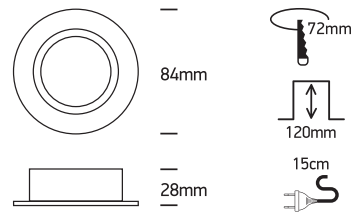

## 11105A1

100-240V | MR16 | GU10 | 10W | IP20 | Aluminium | Adjustable