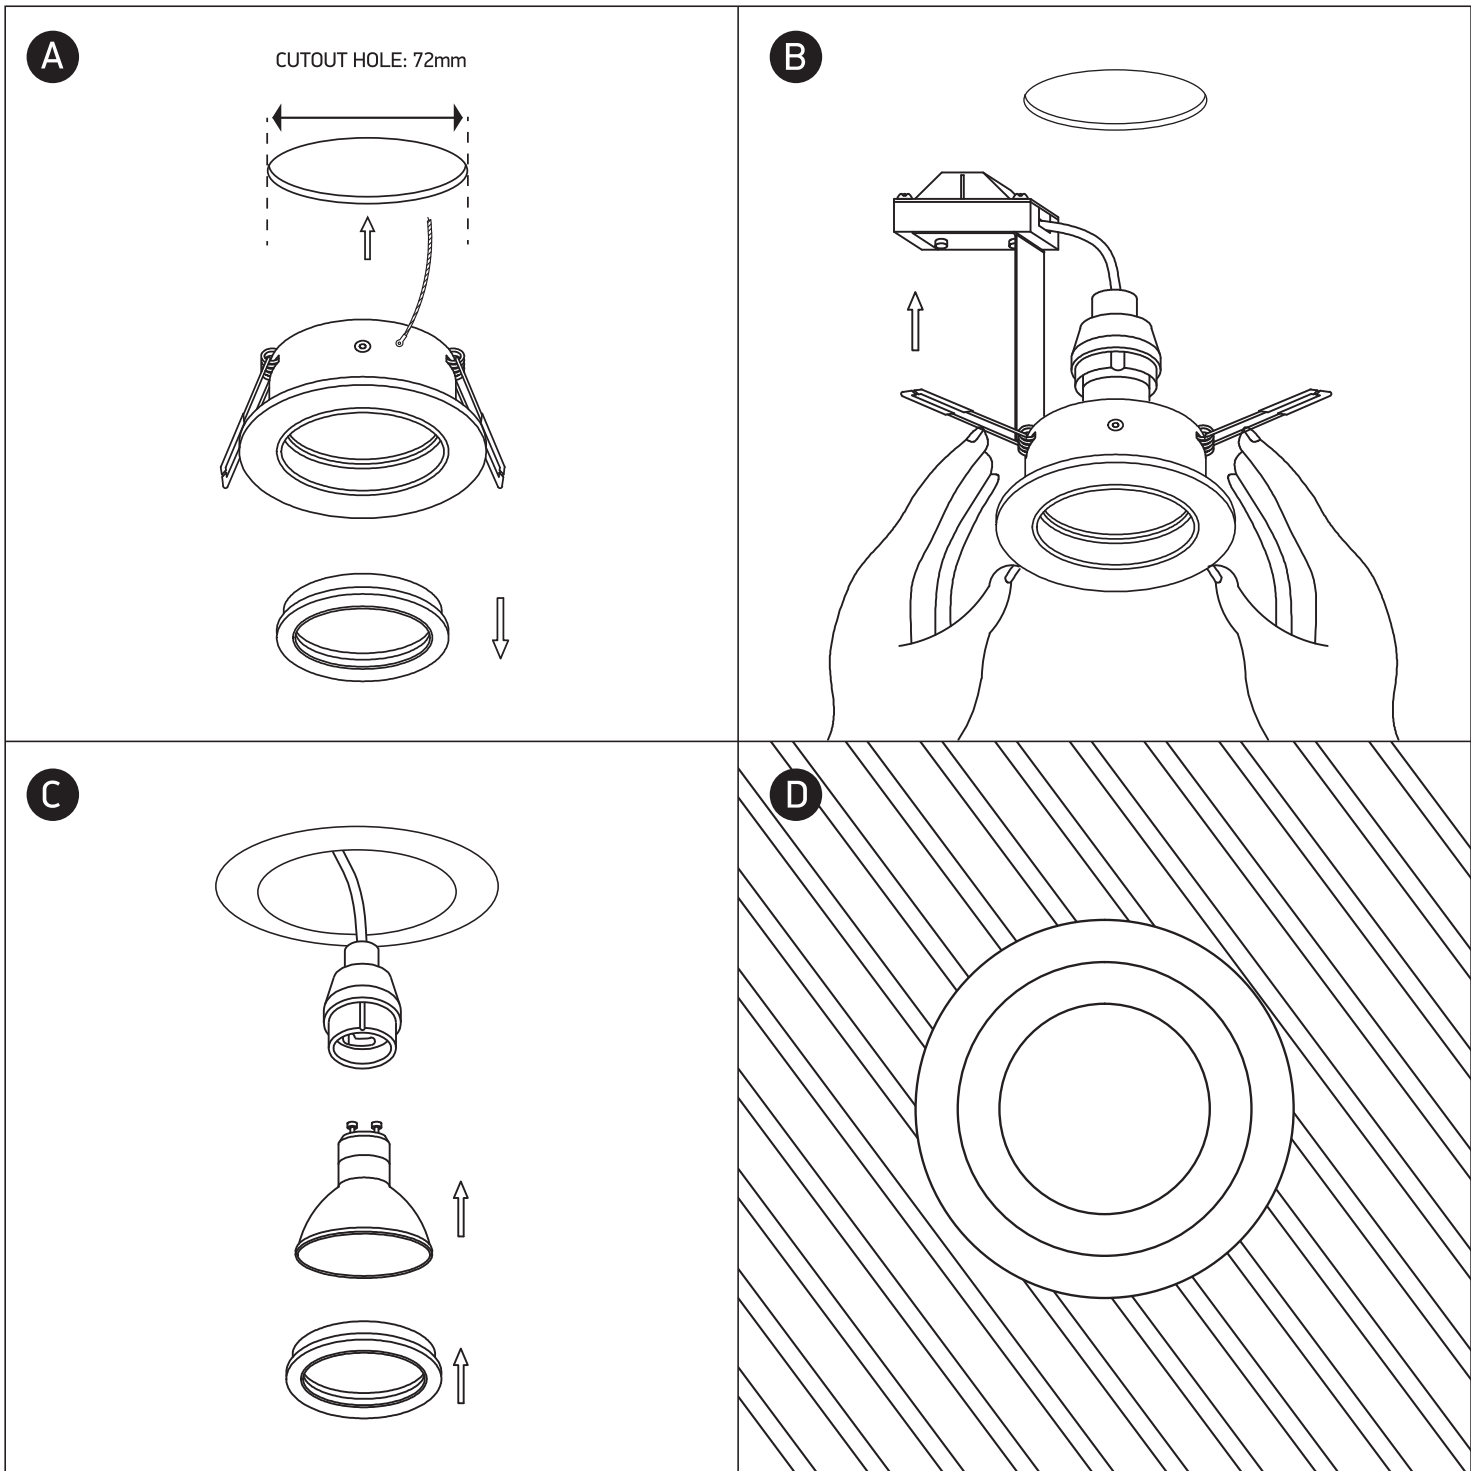

INSTALLATION MANUAL

11105A1

100-240V | MR16 | GU10 | 10W | IP20 | Aluminium | Adjustable

Warnings:

1. Make sure that the product is installed properly before connecting to electricity.
2. Do not cover the fitting.
3. Maintenance and installation should only be carried out by a professional electrician.