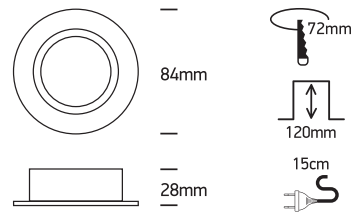

INSTALLATION MANUAL

11105A1

100-240V | MR16 | GU10 | 10W | IP20 | Aluminium | Adjustable

Warnings:

1. Make sure that the product is installed properly before connecting to electricity.
2. Do not cover the fitting.
3. Maintenance and installation should only be carried out by a professional electrician.