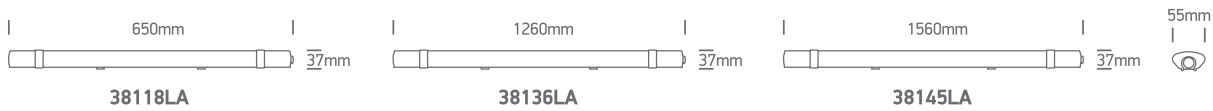

INSTALLATION MANUAL

38118LA, 38136LA, 38145LA

ecolight

80
CRI

100-240V | SMD 2835 | 18W / 36W / 45W | 50/60Hz | IP65 | PC

Complete with driver

one
LIGHT

A