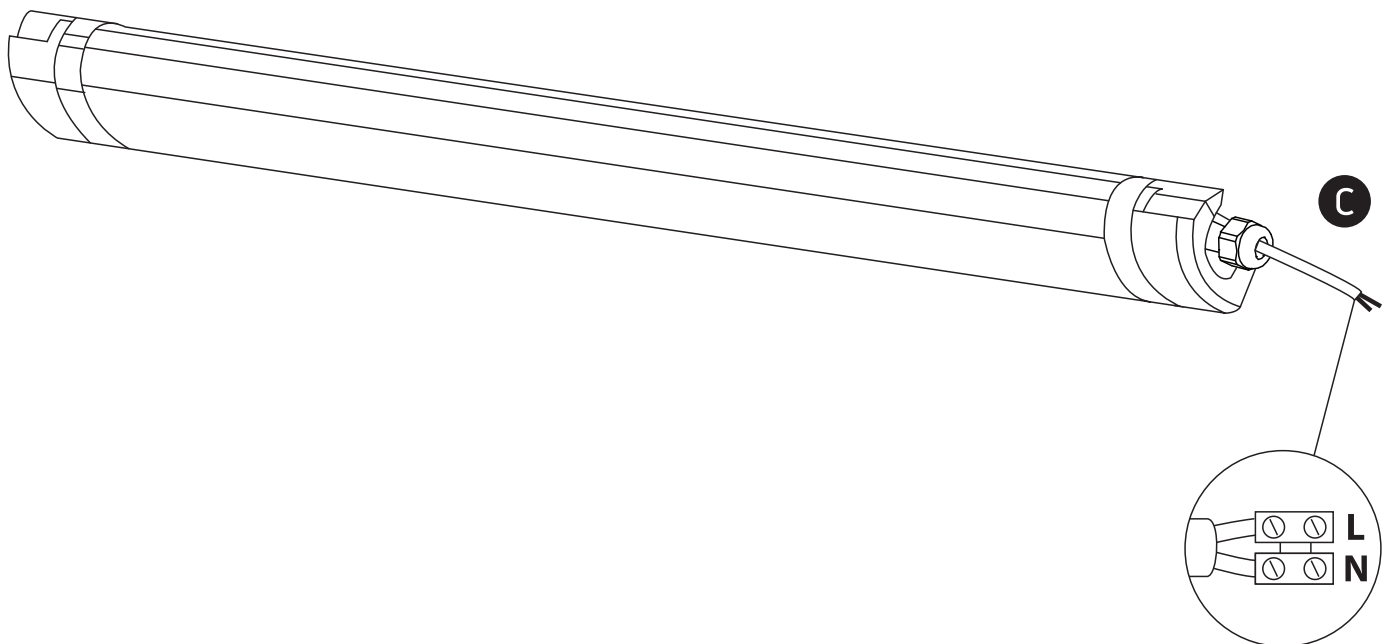

Warnings:

1. Make sure that the product is installed properly before connecting to electricity.
2. Do not cover the fitting.
3. Maintenance and installation should only be carried out by a professional electrician.