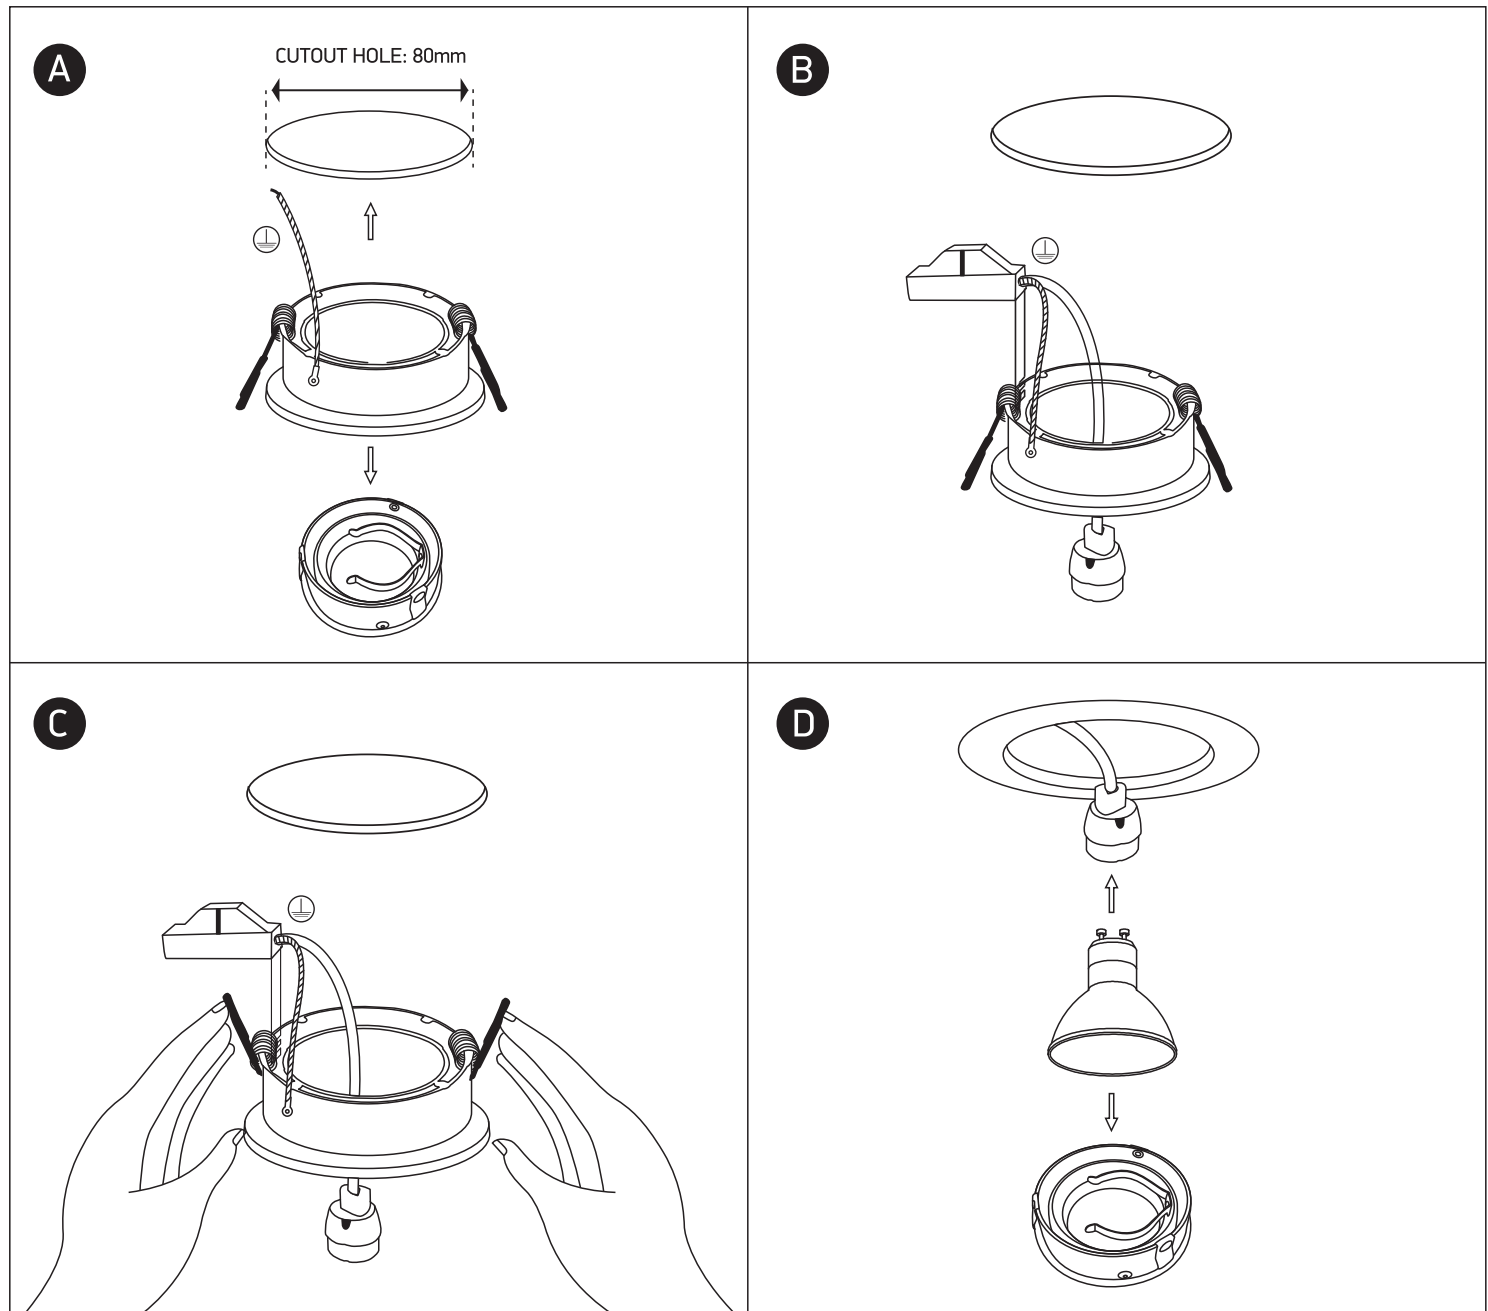

## 11105ABG

100-240V | MR16 | GU10 | 10W | IP20 | Aluminium | Adjustable