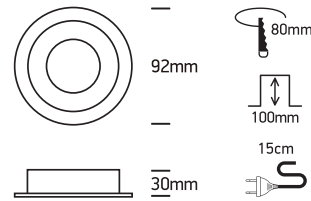

## 11105ABG

100-240V | MR16 | GU10 | 10W | IP20 | Aluminium | Adjustable