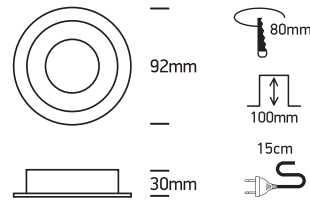

## 11105ABG

100-240V | MR16 | GU10 | 10W | IP20 | Aluminium | Adjustable