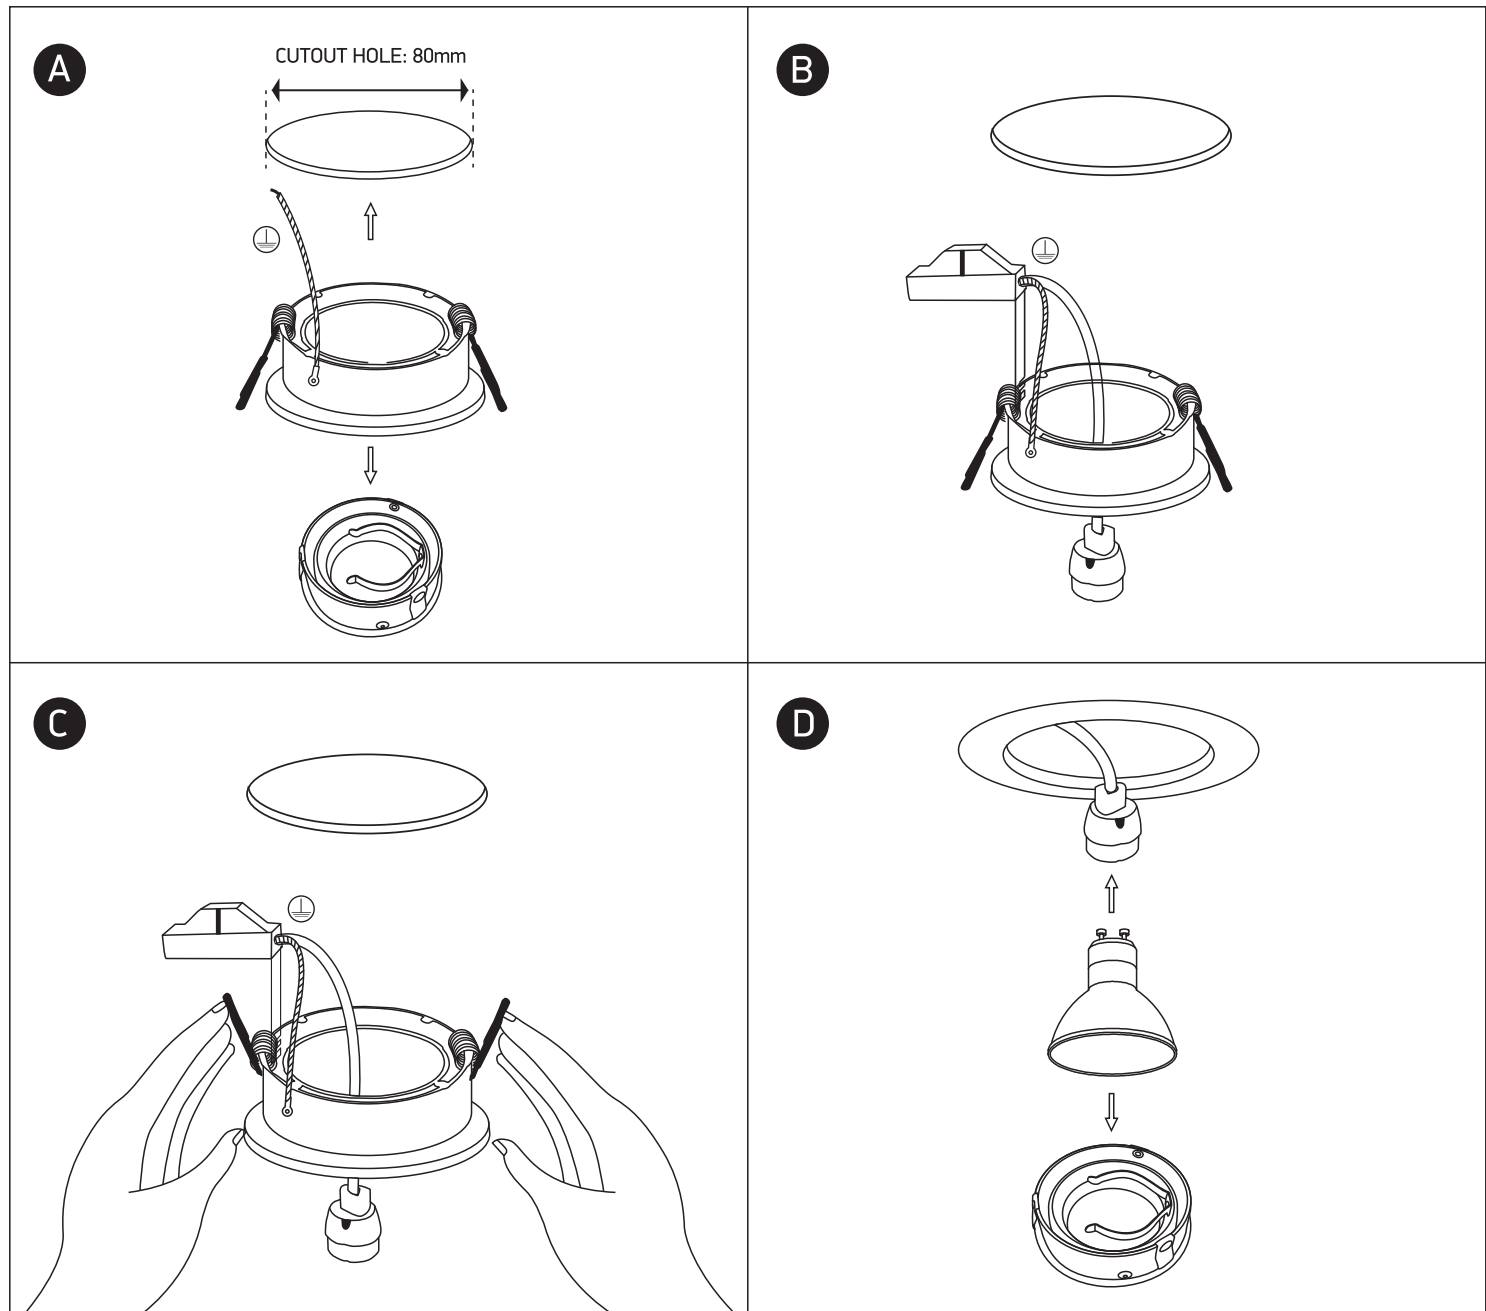

## 11105ABG

100-240V | MR16 | GU10 | 10W | IP20 | Aluminium | Adjustable