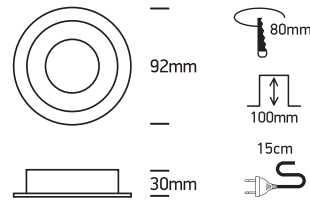

INSTALLATION MANUAL

11105ABG

100-240V | MR16 | GU10 | 10W | IP20 | Aluminium | Adjustable

Warnings:

1. Make sure that the product is installed properly before connecting to electricity.
2. Do not cover the fitting.
3. Maintenance and installation should only be carried out by a professional electrician.