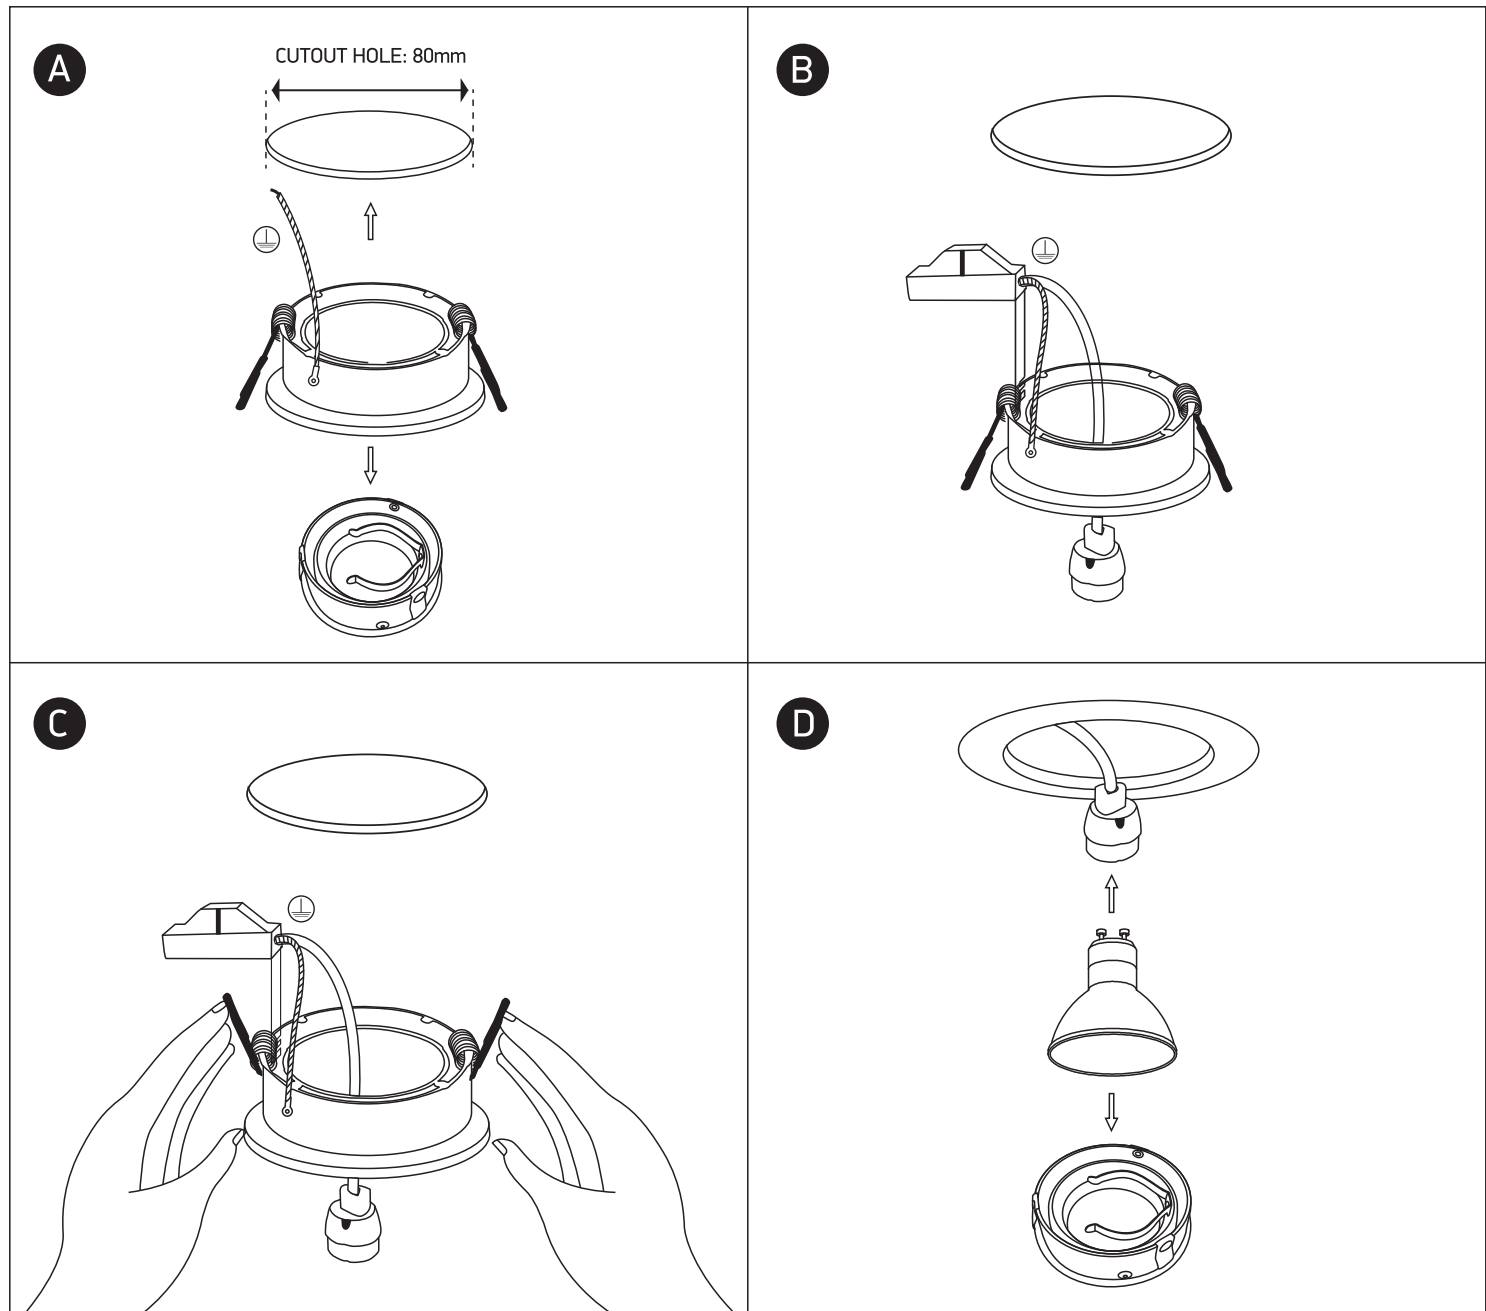

INSTALLATION MANUAL

11105ABG

100-240V | MR16 | GU10 | 10W | IP20 | Aluminium | Adjustable

Warnings:

1. Make sure that the product is installed properly before connecting to electricity.
2. Do not cover the fitting.
3. Maintenance and installation should only be carried out by a professional electrician.