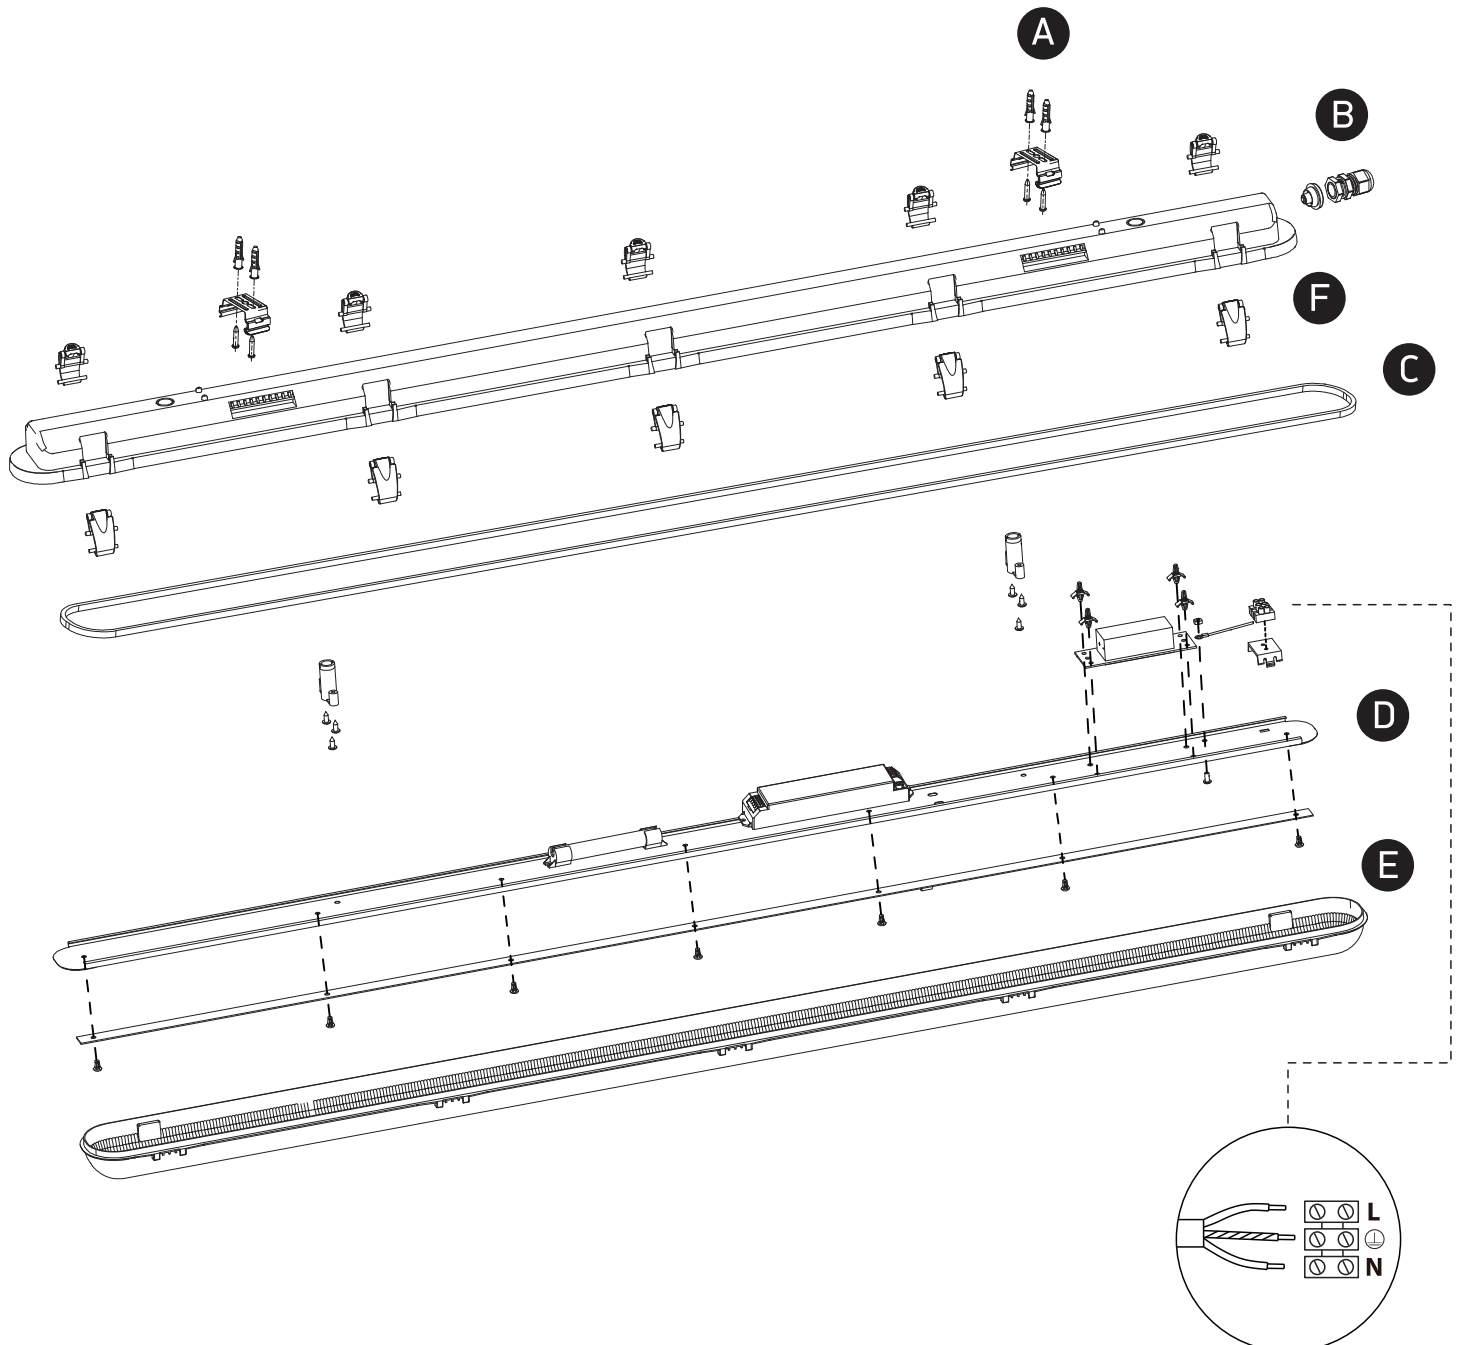

INSTALLATION MANUAL

38136ME

ecolight

80
CRI

30W | SMD 2835 | 230V | Emergency 3Hrs Maintained | PC + opal PC diffuser
Complete with 500mA driver / Stainless steel clips.

one
LIGHT

Warnings:

1. Make sure that the product is installed properly before connecting to electricity.
2. Do not cover the fitting.
3. Maintenance and installation should only be carried out by a professional electrician.