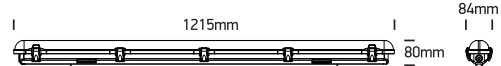

INSTALLATION MANUAL

38136ME

ecolight

80
CRI

30W | SMD 2835 | 230V | Emergency 3Hrs Maintained | PC + opal PC diffuser
Complete with 500mA driver / Stainless steel clips.

one
LIGHT

Warnings:

1. Make sure that the product is installed properly before connecting to electricity.
2. Do not cover the fitting.
3. Maintenance and installation should only be carried out by a professional electrician.