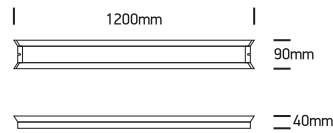

INSTALLATION MANUAL

38136R

ecolight

100-240V | 50/60Hz | 22W | IP20 | 30000 Hrs

Complete with driver.

one
LIGHT

SCREWS 4x20mm
0.6N/m

Warnings: