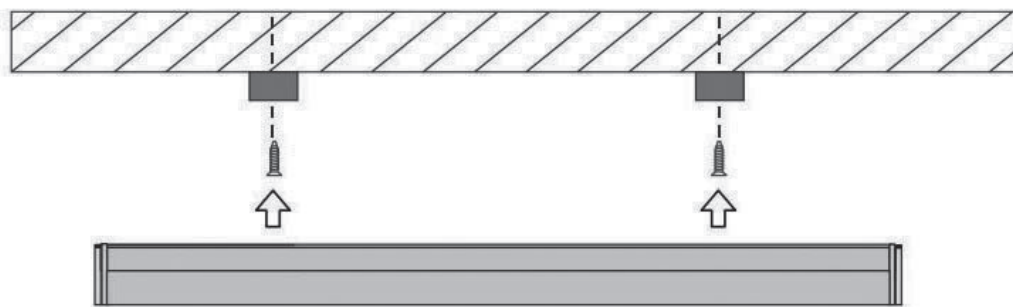

INSTALLATION MANUAL

38136R

ecolight

100-240V | 50/60Hz | 22W | IP20 | 30000 Hrs

Complete with driver.

one
LIGHT

SCREWS 4x20mm
0.6N/m

Warnings: