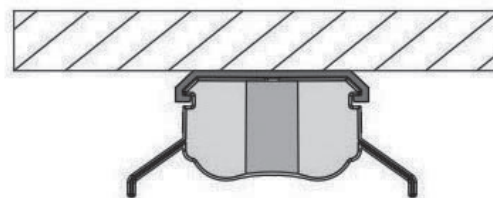

INSTALLATION MANUAL

38136R

ecolight

100-240V | 50/60Hz | 22W | IP20 | 30000 Hrs

Complete with driver.

one
LIGHT

SCREWS 4x20mm
0.6N/m

Warnings: