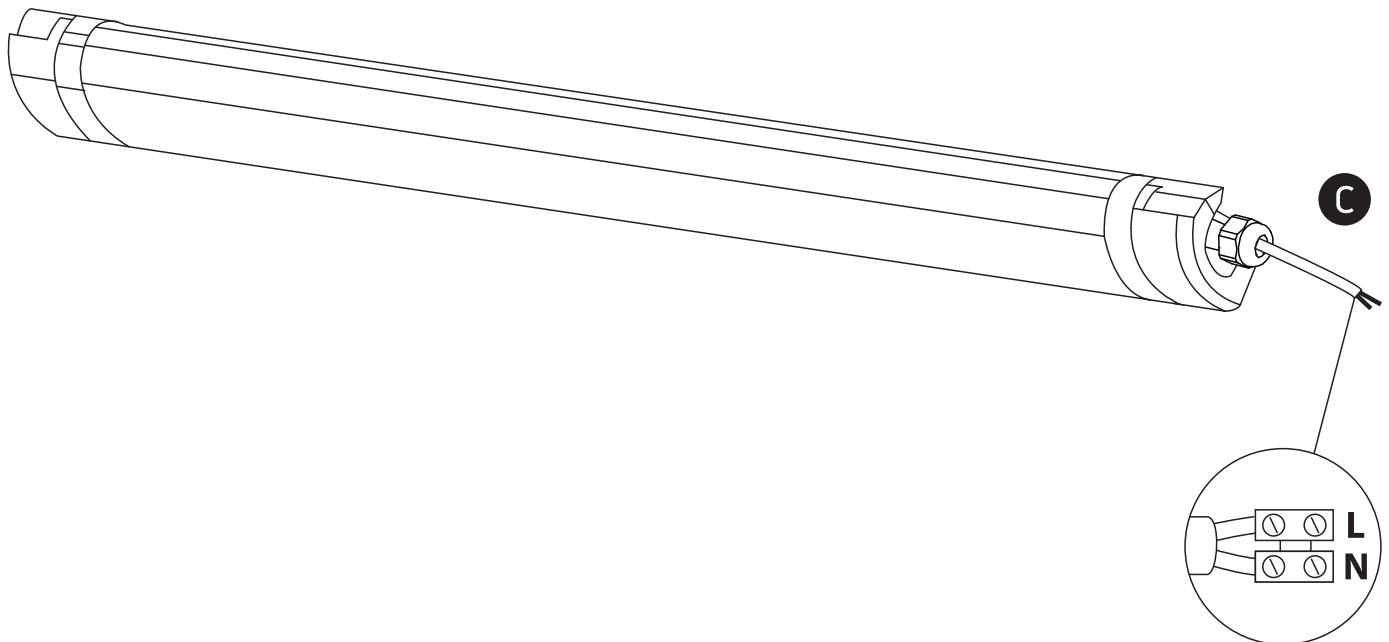

INSTALLATION MANUAL

38118LA, 38136LA, 38145LA

ecolight

80
CRI

100-240V | SMD 2835 | 18W / 36W / 45W | 50/60Hz | IP65 | PC

Complete with driver

one
LIGHT

A

B

Warnings:

1. Make sure that the product is installed properly before connecting to electricity.
2. Do not cover the fitting.
3. Maintenance and installation should only be carried out by a professional electrician.