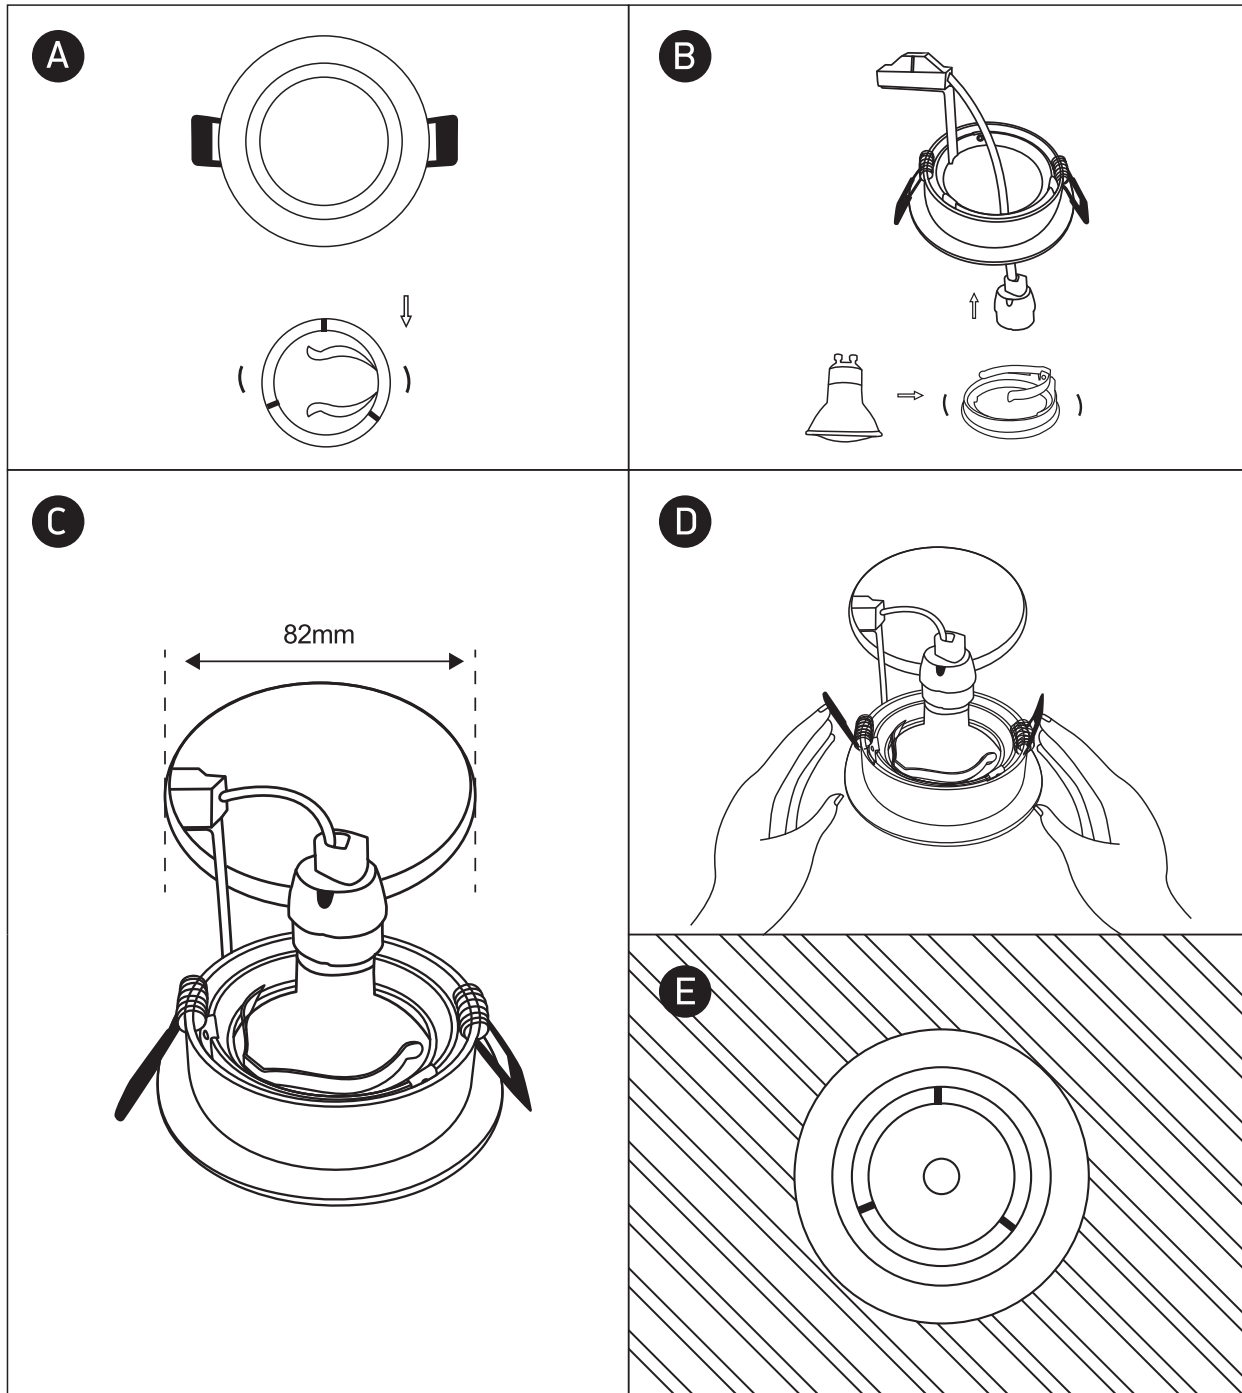

## 11105CGU

100-240V | MR16 | GU10 | 10W | IP20 | Die cast | Adjustable