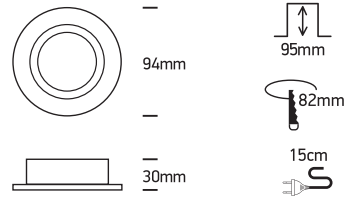

## 11105CGU

100-240V | MR16 | GU10 | 10W | IP20 | Die cast | Adjustable