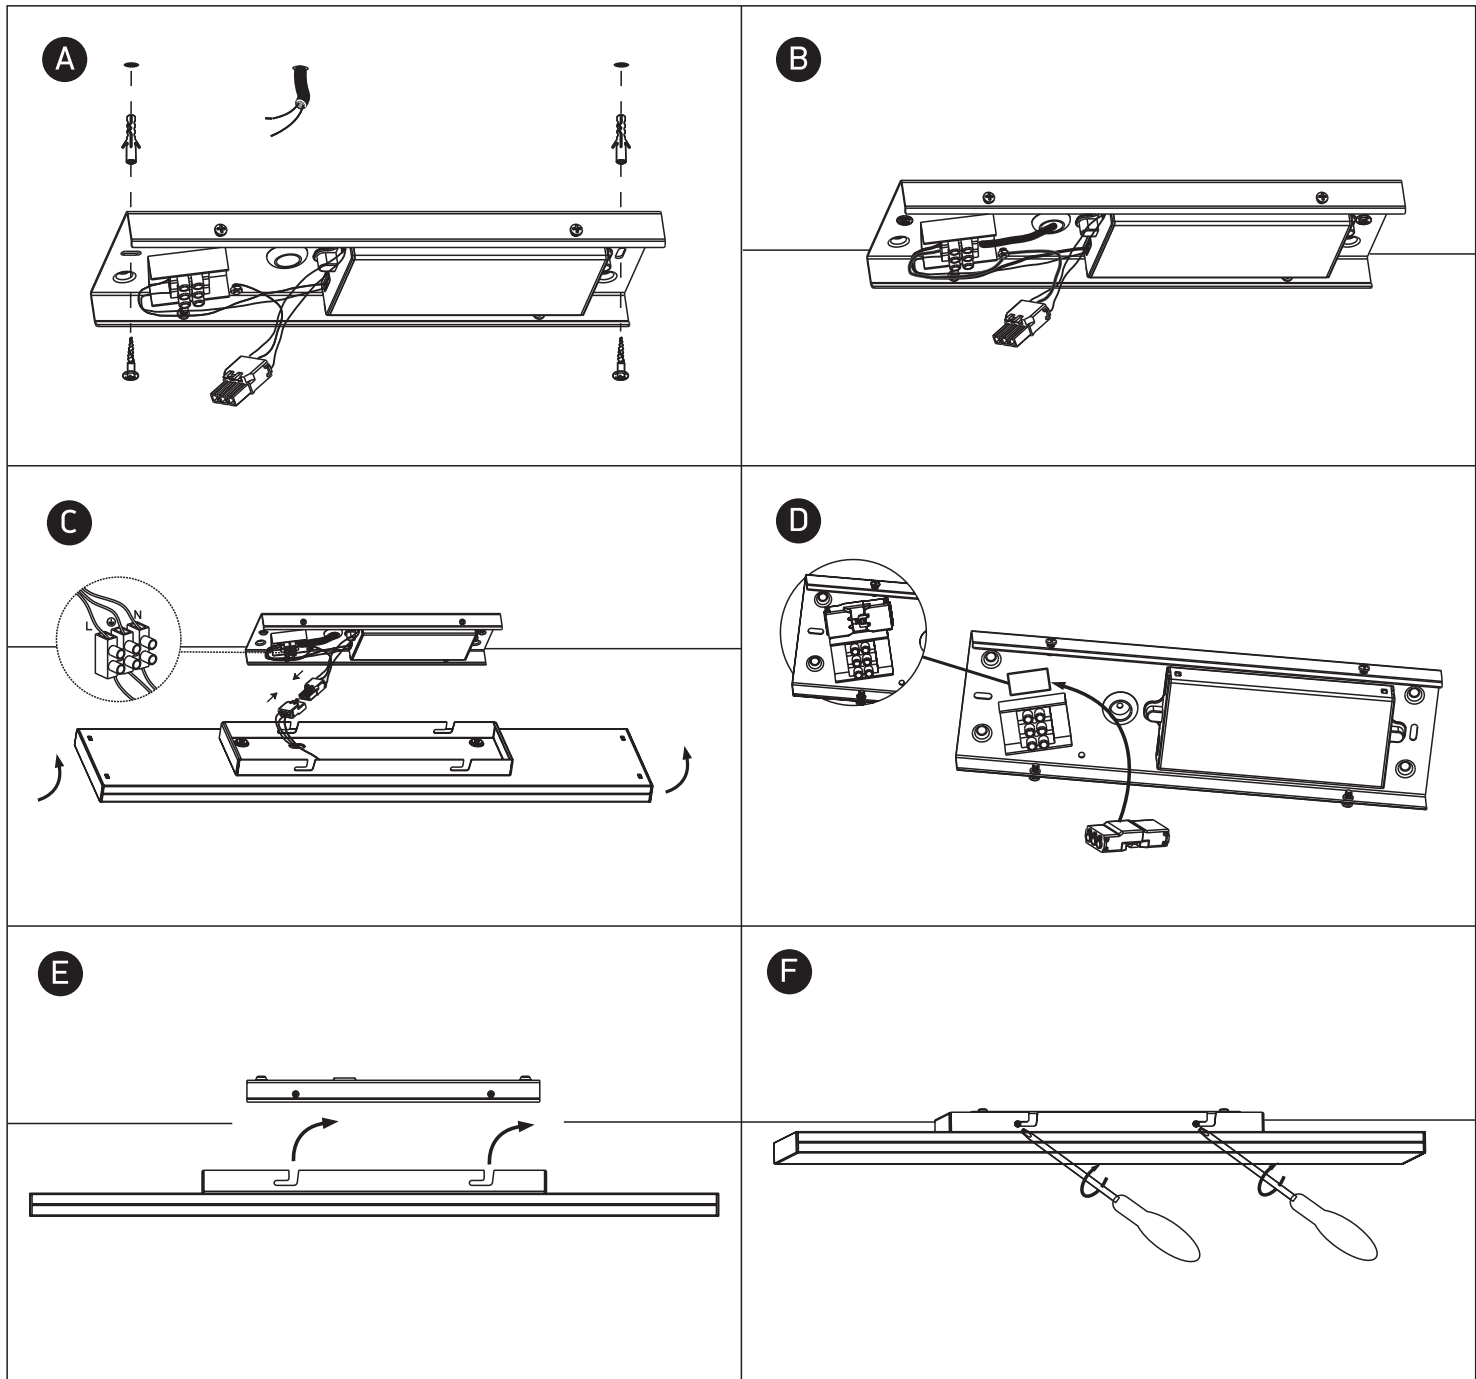

INSTALLATION MANUAL

38148N

ecopanel

80
CRI

230V | SMD 2835 | 48W | IP20 | Aluminium + PC
Complete with 360mA driver.

Warnings:

1. Make sure that the product is installed properly before connecting to electricity.
2. Do not cover the fitting.
3. Maintenance and installation should only be carried out by a professional electrician.