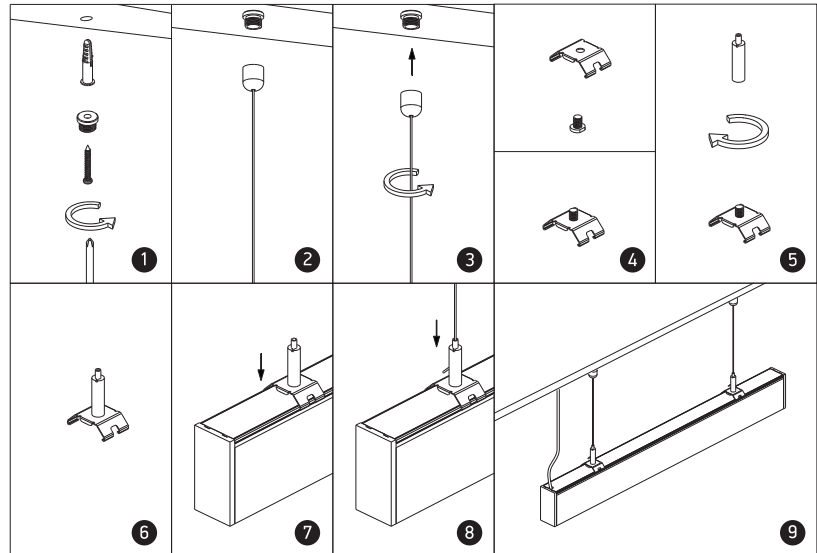

INSTALLATION MANUAL

38150A

40W | LED | 230V | IP20 | Aluminium
Complete with 1000mA driver.

A SURFACE INSTALLATION

B SUSPENDED INSTALLATION

C CONNECTION

Warnings:

1. Make sure that the product is installed properly before connecting to electricity.
2. Do not cover the fitting.
3. Maintenance and installation should only be carried out by a professional electrician.