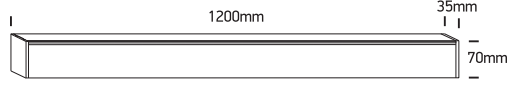

INSTALLATION MANUAL

38150A

40W | LED | 230V | IP20 | Aluminium
Complete with 1000mA driver.

A SURFACE INSTALLATION

B SUSPENDED INSTALLATION

C CONNECTION

Warnings:

1. Make sure that the product is installed properly before connecting to electricity.
2. Do not cover the fitting.
3. Maintenance and installation should only be carried out by a professional electrician.