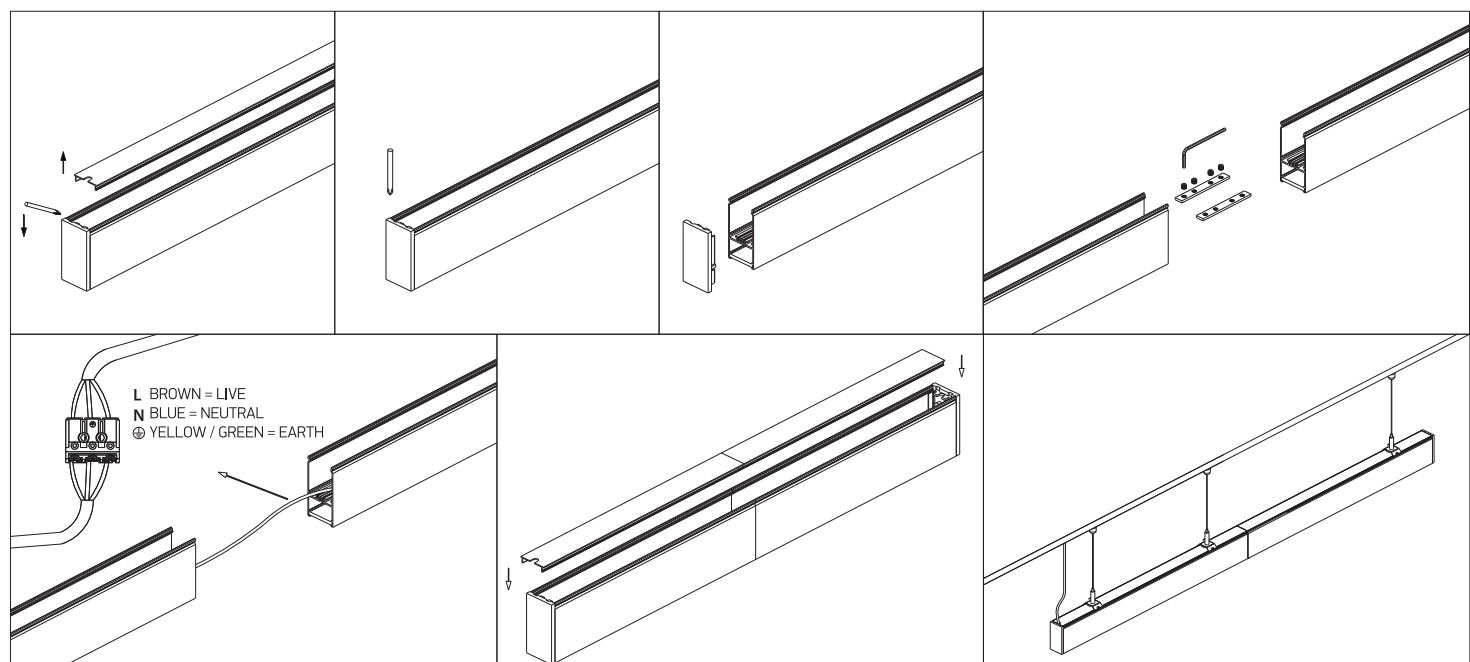

INSTALLATION MANUAL

38150A

40W | LED | 230V | IP20 | Aluminium
Complete with 1000mA driver.

A SURFACE INSTALLATION

B SUSPENDED INSTALLATION

C CONNECTION

Warnings:

1. Make sure that the product is installed properly before connecting to electricity.
2. Do not cover the fitting.
3. Maintenance and installation should only be carried out by a professional electrician.