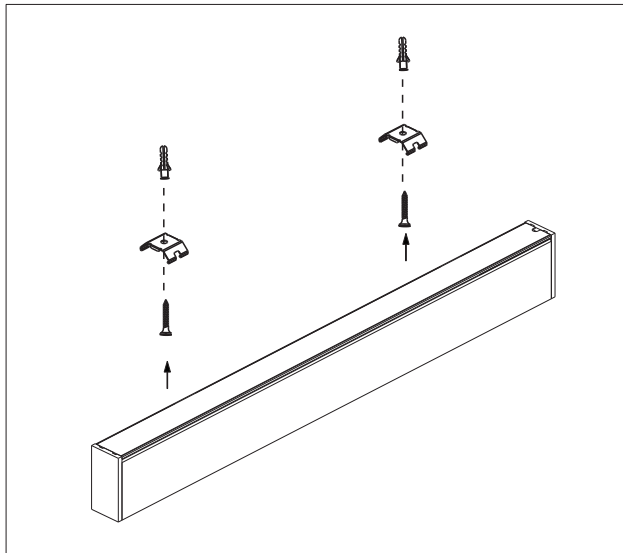

INSTALLATION MANUAL

38150A

40W | LED | 230V | IP20 | Aluminium
Complete with 1000mA driver.

A SURFACE INSTALLATION

B SUSPENDED INSTALLATION

C CONNECTION

Warnings:

1. Make sure that the product is installed properly before connecting to electricity.
2. Do not cover the fitting.
3. Maintenance and installation should only be carried out by a professional electrician.