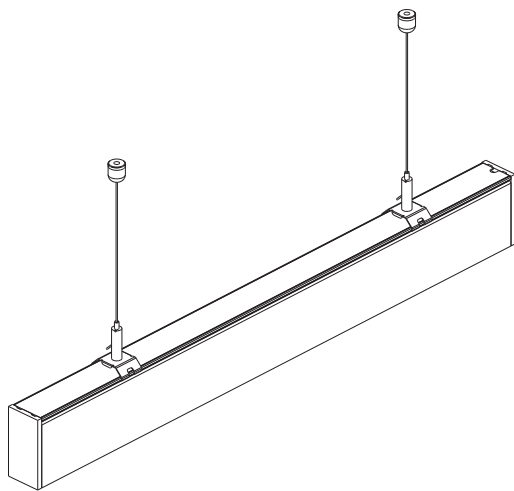

# INSTALLATION MANUAL

38150BU

**ecolight**

UGR17

90 CRI

40W + 20W Uplight | LED | 230V | IP20 | Aluminium  
Complete with 1000mA + 500mA driver.

**one**  
LIGHT

## A INSTALLATION