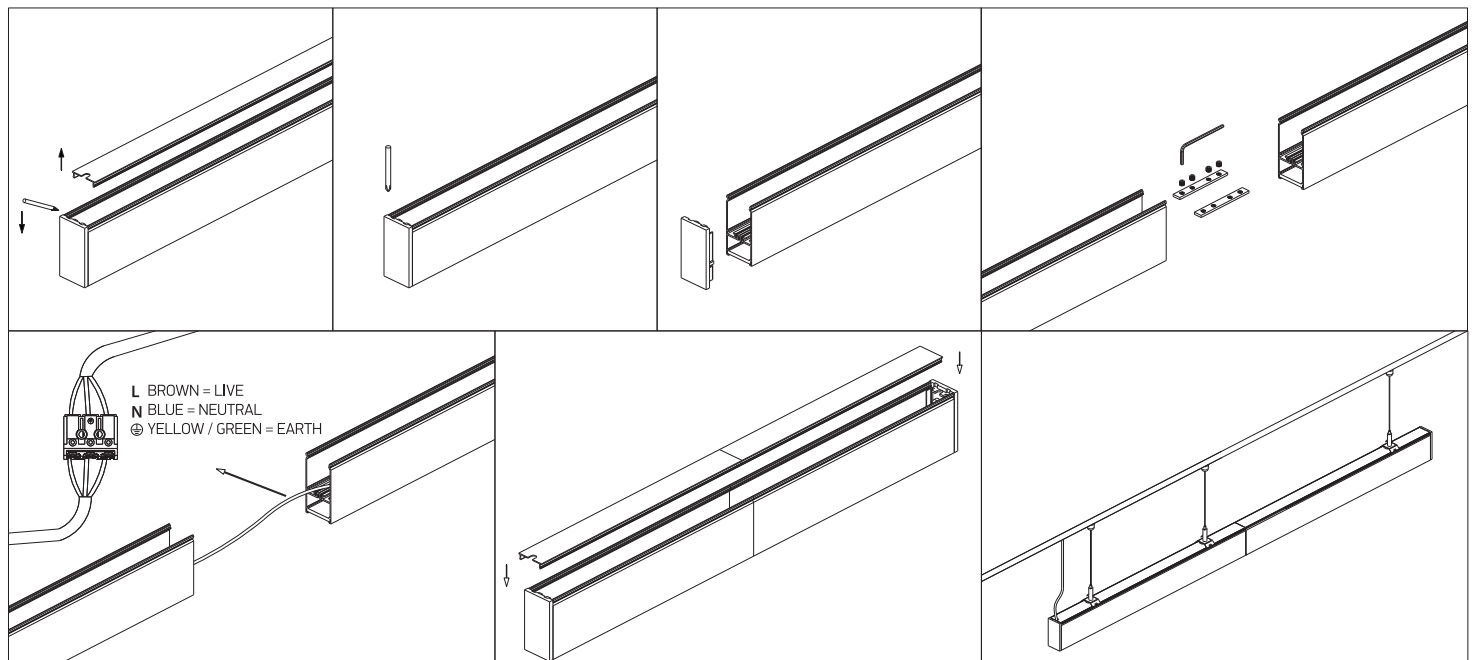

B CONNECTION

Warnings:

1. Make sure that the product is installed properly before connecting to electricity.
2. Do not cover the fitting.
3. Maintenance and installation should only be carried out by a professional electrician.