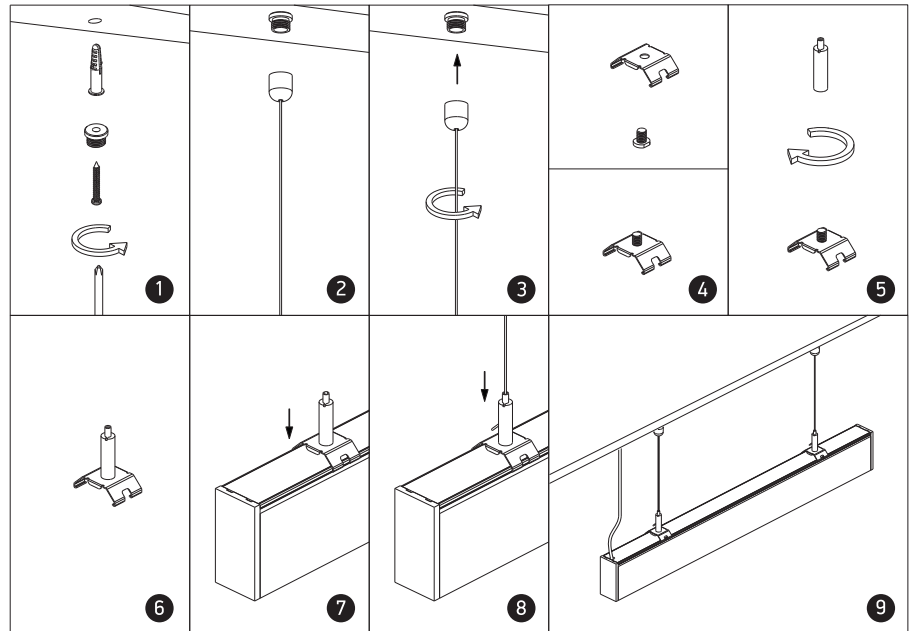

# INSTALLATION MANUAL

38150BU

**ecolight**

UGR17

90 CRI

40W + 20W Uplight | LED | 230V | IP20 | Aluminium  
Complete with 1000mA + 500mA driver.

**one**  
LIGHT

## A INSTALLATION