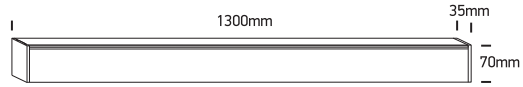

# INSTALLATION MANUAL

38150BU

**ecolight**

UGR17

90 CRI

40W + 20W Uplight | LED | 230V | IP20 | Aluminium  
Complete with 1000mA + 500mA driver.

**one**  
LIGHT