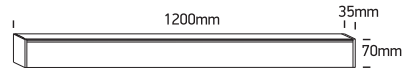

INSTALLATION MANUAL

38150C

ecolight

UGR19

 90
CRI

 40W | 24LEDs + Diffuser | 230V | IP20 | Aluminium
 Complete with 1000mA driver.

one
LIGHT

A SURFACE INSTALLATION