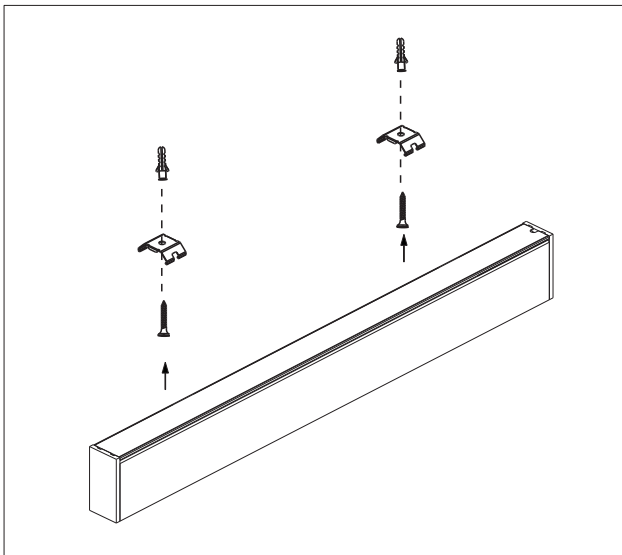

INSTALLATION MANUAL

38150C

ecolight

UGR19

 90
CRI

 40W | 24LEDs + Diffuser | 230V | IP20 | Aluminium
 Complete with 1000mA driver.

one
LIGHT

A SURFACE INSTALLATION