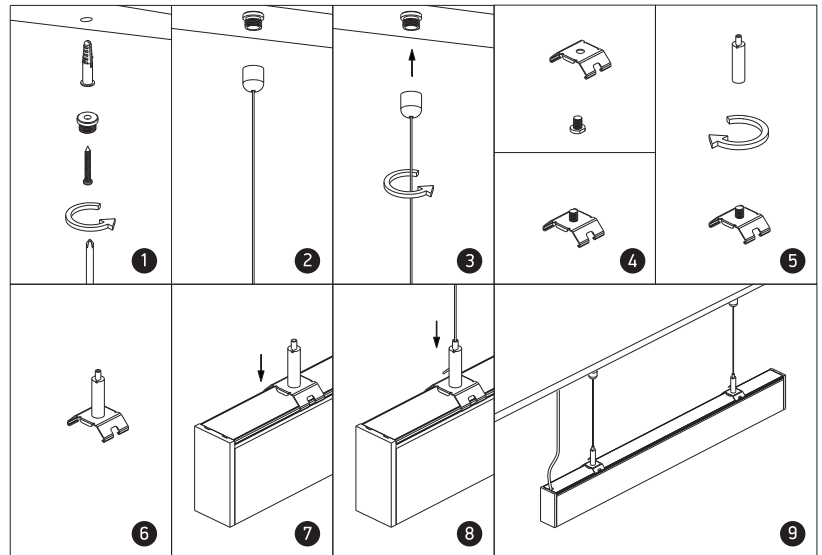

INSTALLATION MANUAL

38150C

ecolight

UGR19

 90
CRI

 40W | 24LEDs + Diffuser | 230V | IP20 | Aluminium
 Complete with 1000mA driver.

one
LIGHT

A SURFACE INSTALLATION

B SUSPENDED INSTALLATION

C CONNECTION

Warnings:

1. Make sure that the product is installed properly before connecting to electricity.
2. Do not cover the fitting.
3. Maintenance and installation should only be carried out by a professional electrician.