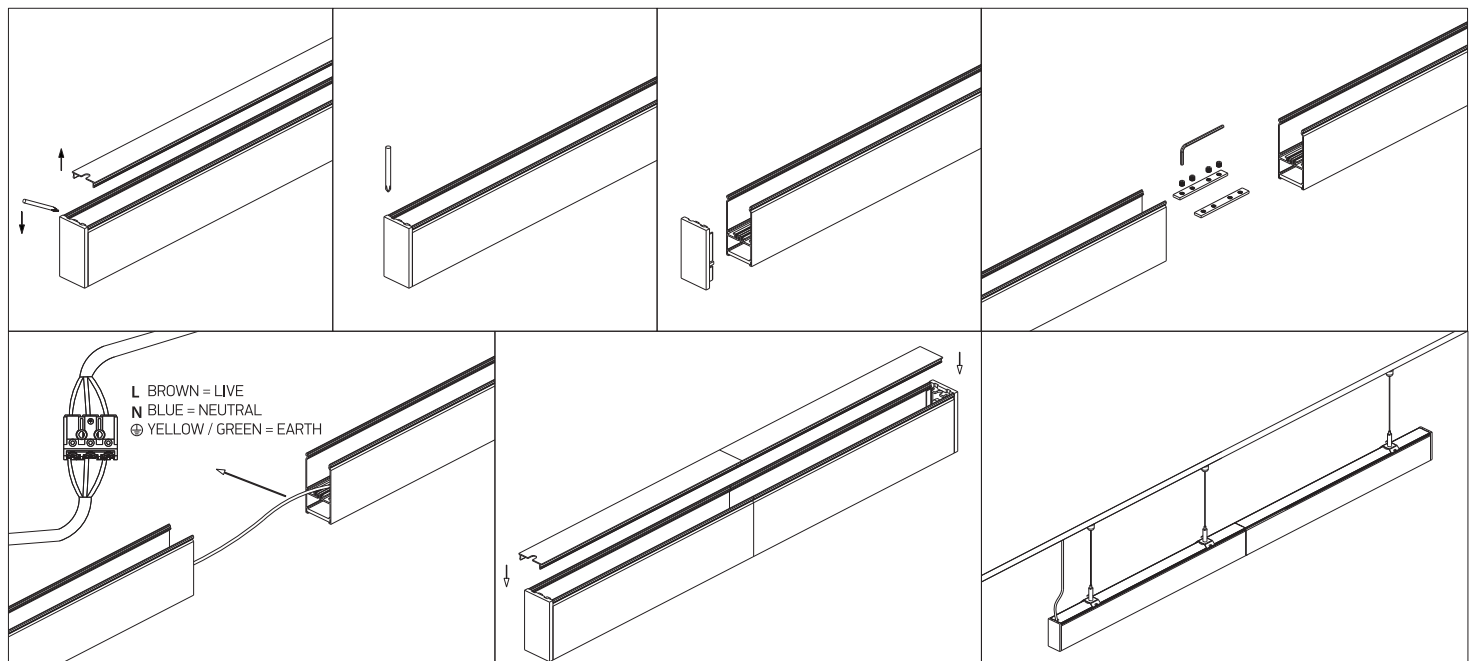

INSTALLATION MANUAL

38150C

ecolight

UGR19

 90
CRI

 40W | 24LEDs + Diffuser | 230V | IP20 | Aluminium
 Complete with 1000mA driver.

one
LIGHT

A SURFACE INSTALLATION

B SUSPENDED INSTALLATION

C CONNECTION

Warnings:

1. Make sure that the product is installed properly before connecting to electricity.
2. Do not cover the fitting.
3. Maintenance and installation should only be carried out by a professional electrician.