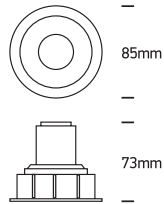

INSTALLATION MANUAL

11107K

ecolight

700mA | 7W | IP20 | Aluminium | Adjustable
Requires 700mA driver / Ring must be ordered separately.

80
CRI

one
LIGHT

Warnings:

1. Make sure that the product is installed properly before connecting to electricity.
2. Do not cover the fitting.
3. Maintenance and installation should only be carried out by a professional electrician.