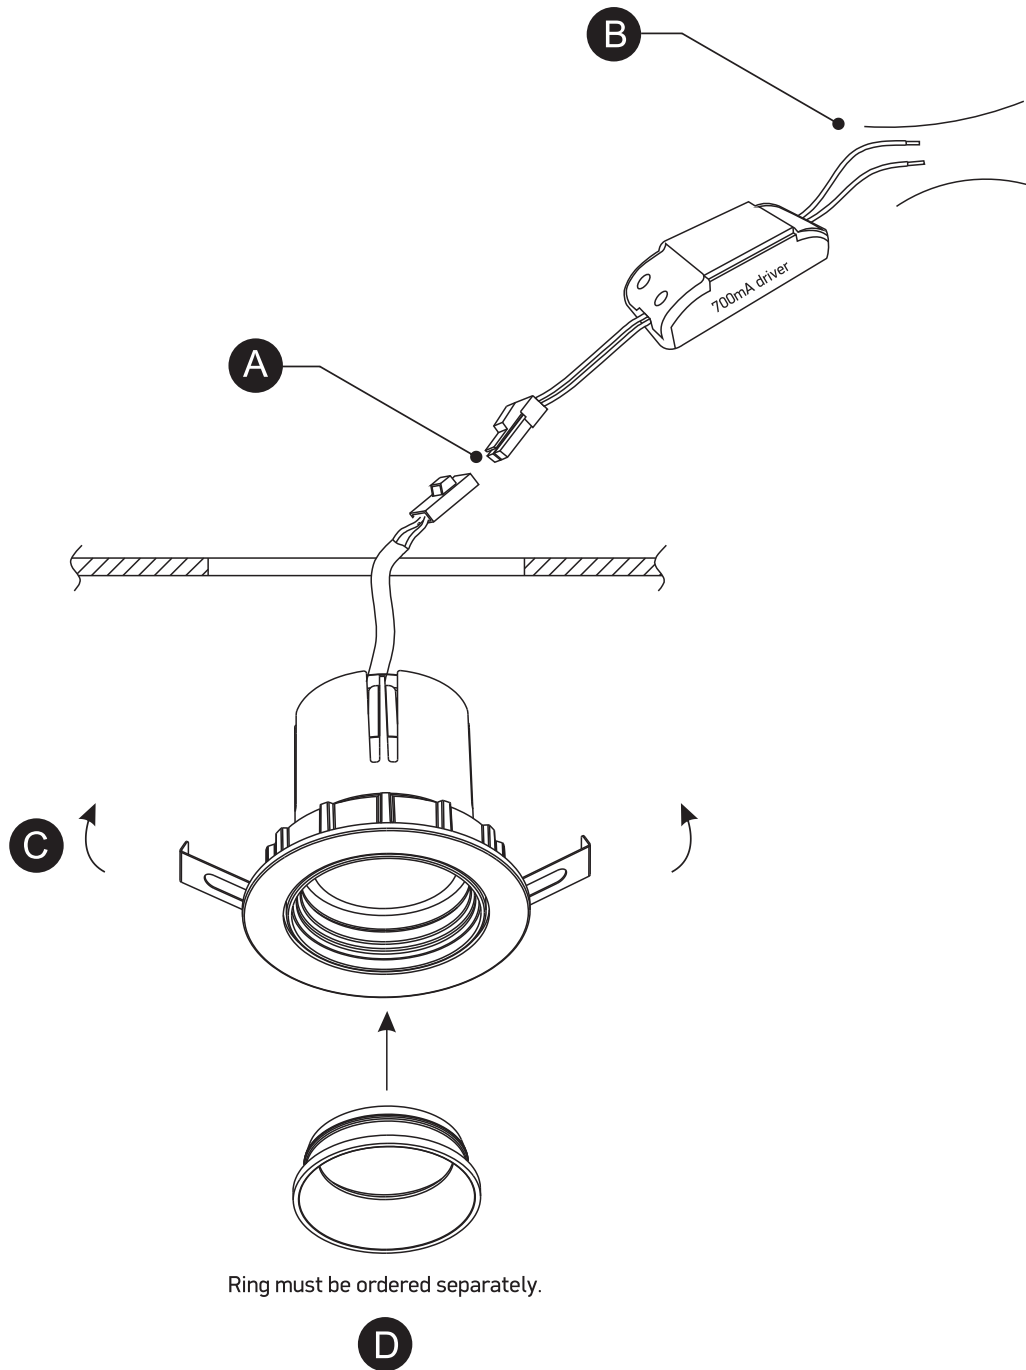

INSTALLATION MANUAL

11107K

ecolight

700mA | 7W | IP20 | Aluminium | Adjustable
Requires 700mA driver / Ring must be ordered separately.

80
CRI

one
LIGHT

Warnings:

1. Make sure that the product is installed properly before connecting to electricity.
2. Do not cover the fitting.
3. Maintenance and installation should only be carried out by a professional electrician.