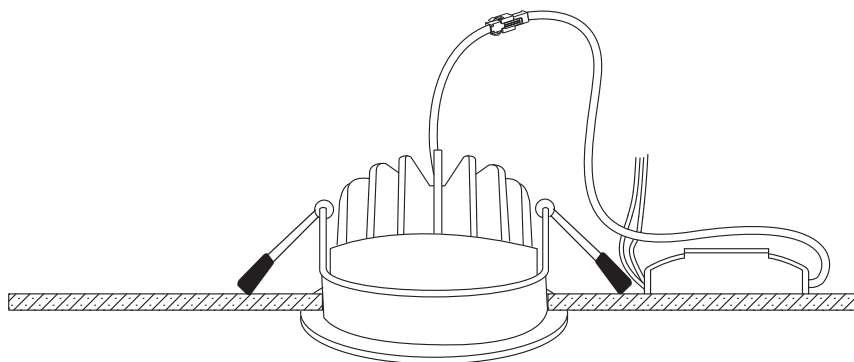

## 11107P

**ecolight**

90  
CRI

700mA | COB LED | 7W | IP54 | Die cast | Adjustable  
Requires 700mA driver.

**one**  
LIGHT