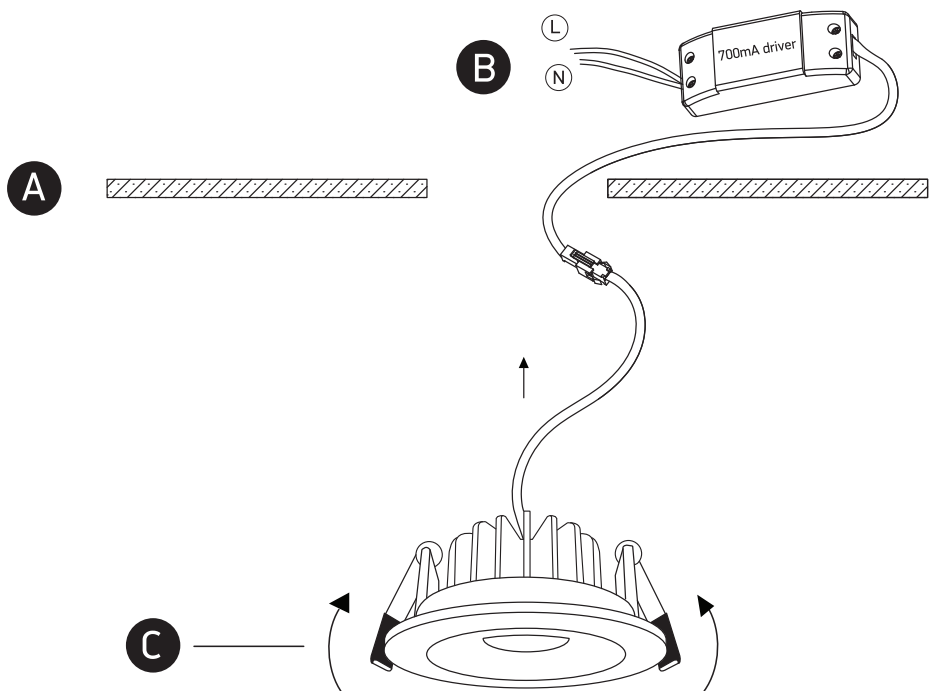

## 11107P

**ecolight**

90  
CRI

700mA | COB LED | 7W | IP54 | Die cast | Adjustable  
Requires 700mA driver.

**one**  
LIGHT

### Warnings:

1. Make sure that the product is installed properly before connecting to electricity.
2. Do not cover the fitting.
3. Maintenance and installation should only be carried out by a professional electrician.