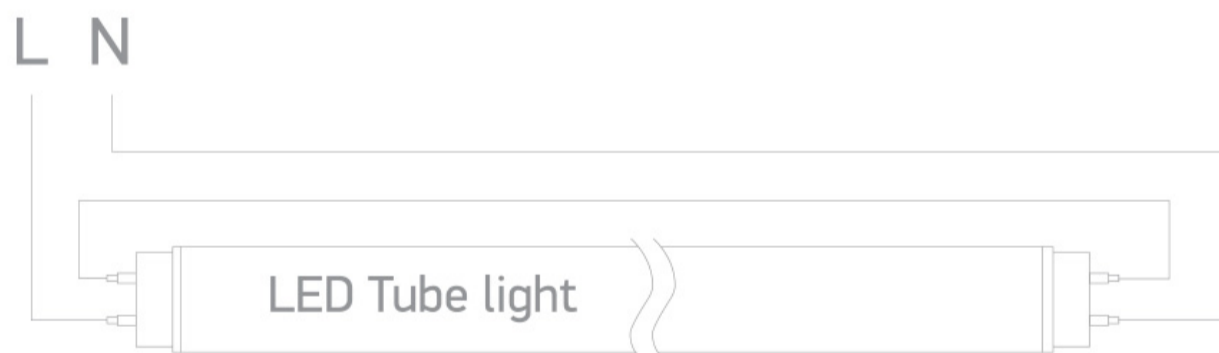

21 Industrial & Floodlights>The Batten For T8 LED

38220E

Empty fitting, suitable for 2x600mm T8 LED tube.

Complies with standard EN60598-1 and any other specific standards.

Downloads

Dimensions

Wiring Diagram

Gallery

Physical Specification

| | | |
|-----------------|-----------------------------|--|
| Item Group | 21 Industrial & Floodlights | Завантажено з e27.com.ua |
| Family | The Batten For T8 LED | |
| Order Code | 38220E | |
| Colour | White | |
| Material | Metal | |
| Shape | Rectangular | |
| Length | 600mm | |
| Width | 100mm | |
| Height | 62mm | |
| Surface Ceiling | Yes | |
| Surface Wall | Yes | |
| Indoor | Yes | |