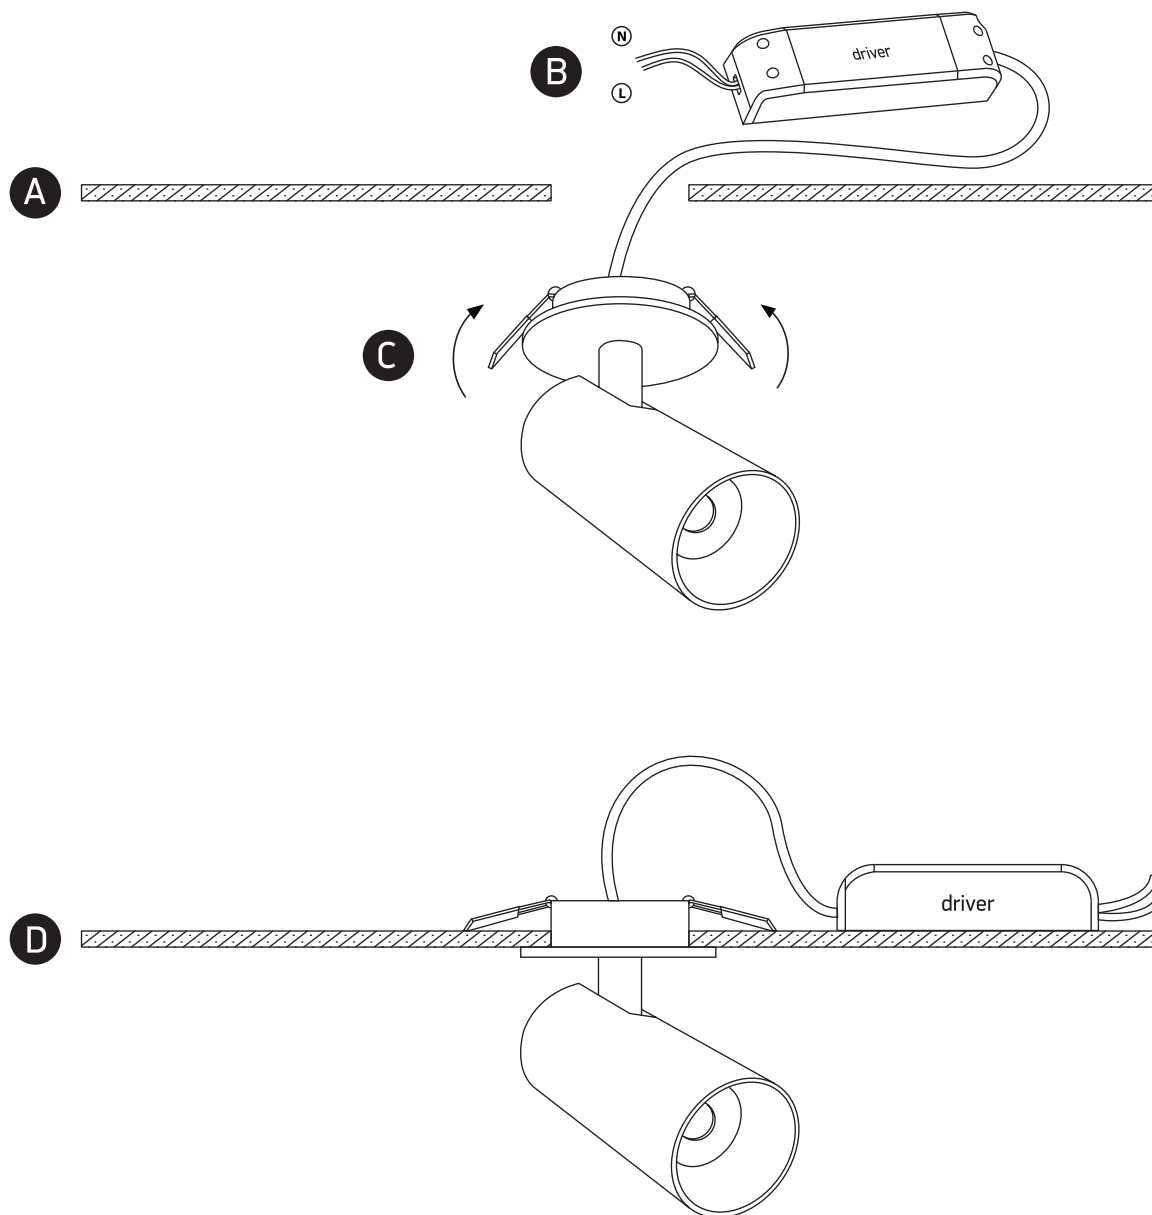

## 11107RA

**ecodownlight**

DARK LIGHT  
ADJUSTABLE

60mm

**one**  
LIGHT

700mA | 7W | IP20 | Aluminium | Adjustable

Requires 700mA driver.

90  
CRI

### Warnings:

1. Make sure that the product is installed properly before connecting to electricity.
2. Do not cover the fitting.
3. Maintenance and installation should only be carried out by a professional electrician.