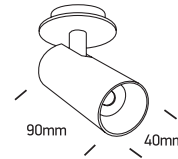

## 11107RA

**ecodownlight**

DARK LIGHT  
ADJUSTABLE

60mm

**one**  
LIGHT

700mA | 7W | IP20 | Aluminium | Adjustable

Requires 700mA driver.

90  
CRI