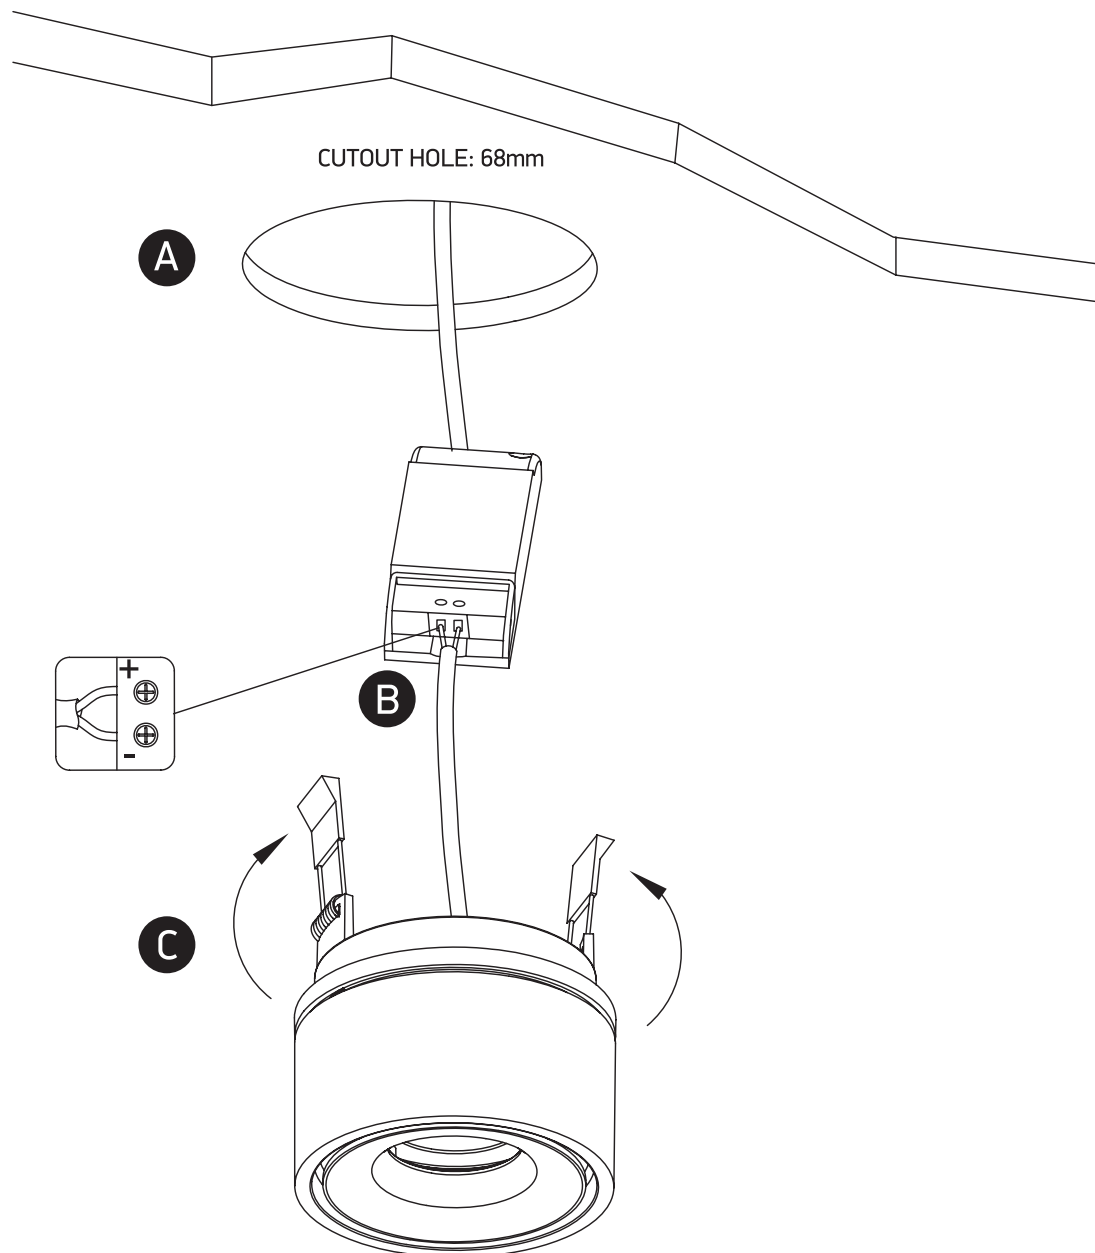

INSTALLATION MANUAL

11108LA

ecolight

80
CRI

78mm

40mm I

one
LIGHT

230V | COB LED | 8W | IP20 | Aluminium | Adjustable
Complete with 200mA driver.