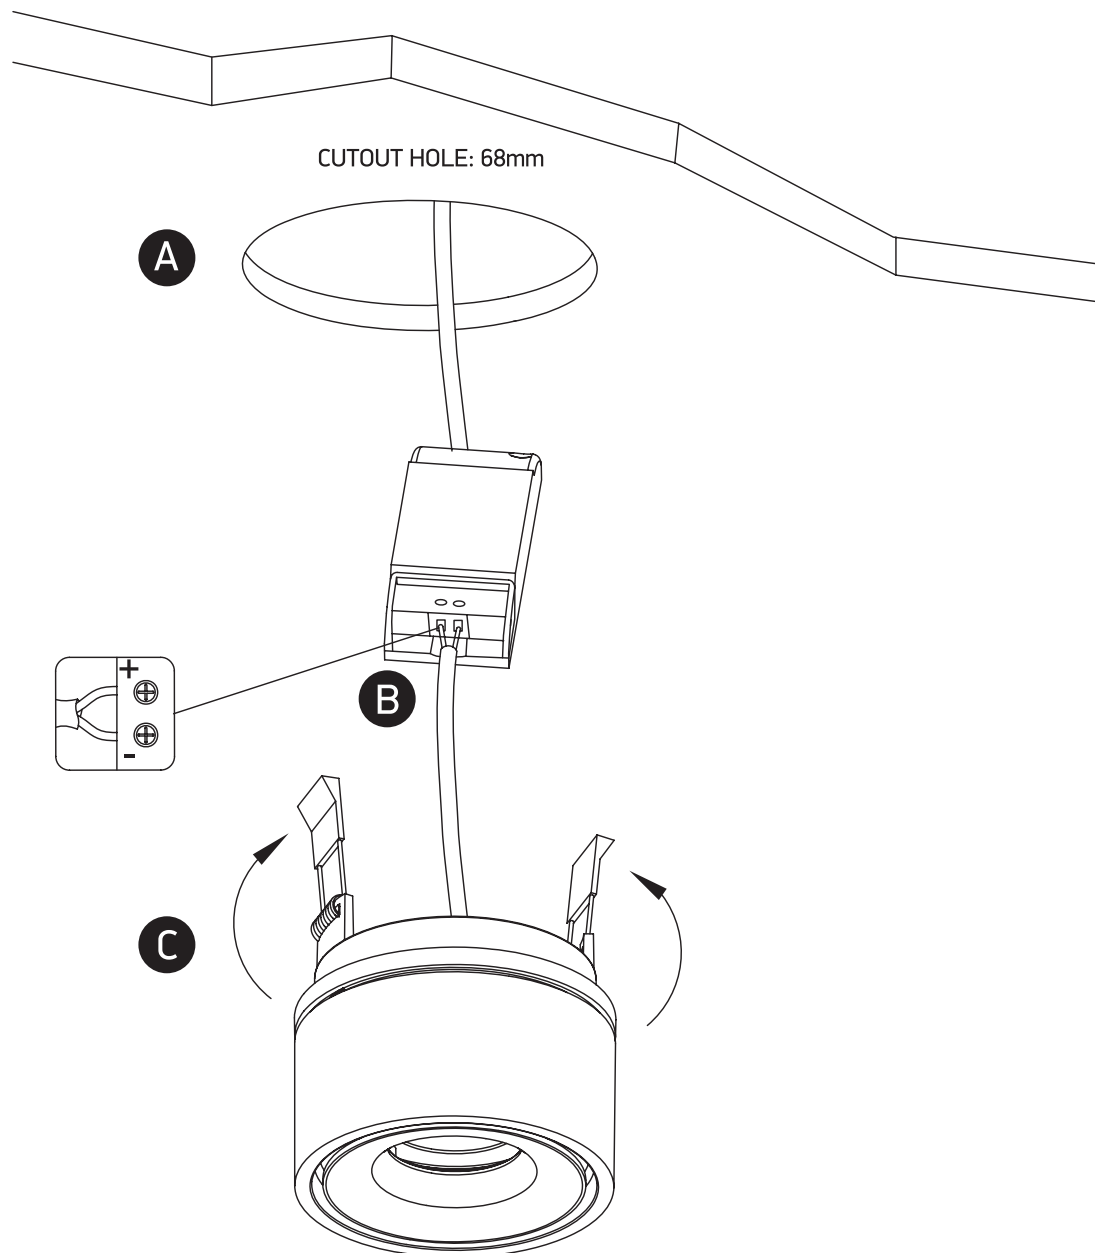

INSTALLATION MANUAL

11108LA

ecolight

ADJUSTABLE

80
CRI

78mm

40mm ∅

230V | COB LED | 8W | IP20 | Aluminium | Adjustable
Complete with 200mA driver.