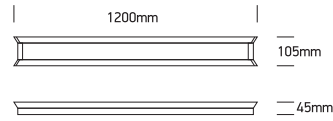

INSTALLATION MANUAL

38236R

ecolight

100-240V | 50/60Hz | 43W | IP20 | 30000 Hrs

Complete with driver.

SCREWS 4x16mm
0.6N/m

Warnings:

1. Make sure that the product is installed properly before connecting to electricity.
2. Do not cover the fitting.
3. Maintenance and installation should only be carried out by a professional electrician.