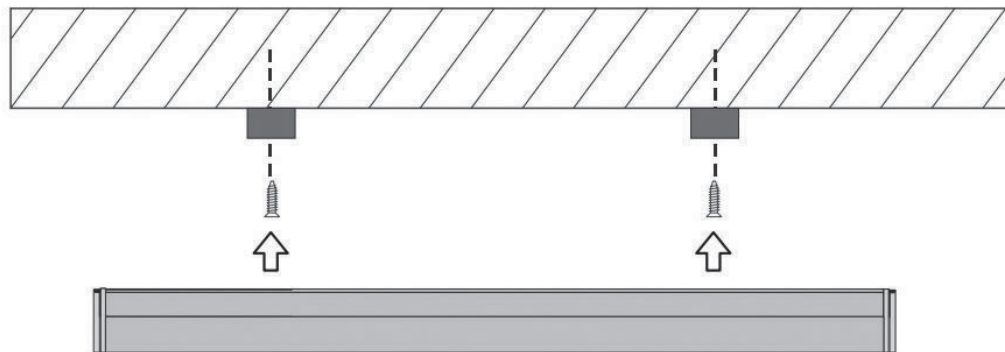

INSTALLATION MANUAL

38236R

ecolight

100-240V | 50/60Hz | 43W | IP20 | 30000 Hrs

Complete with driver.

SCREWS 4x16mm
0.6N/m

Warnings:

1. Make sure that the product is installed properly before connecting to electricity.
2. Do not cover the fitting.
3. Maintenance and installation should only be carried out by a professional electrician.