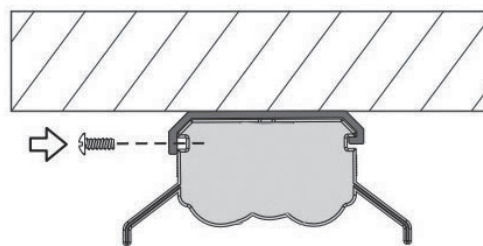

INSTALLATION MANUAL

38236R

ecolight

100-240V | 50/60Hz | 43W | IP20 | 30000 Hrs

Complete with driver.

SCREWS 4x16mm
0.6N/m

Warnings:

1. Make sure that the product is installed properly before connecting to electricity.
2. Do not cover the fitting.
3. Maintenance and installation should only be carried out by a professional electrician.