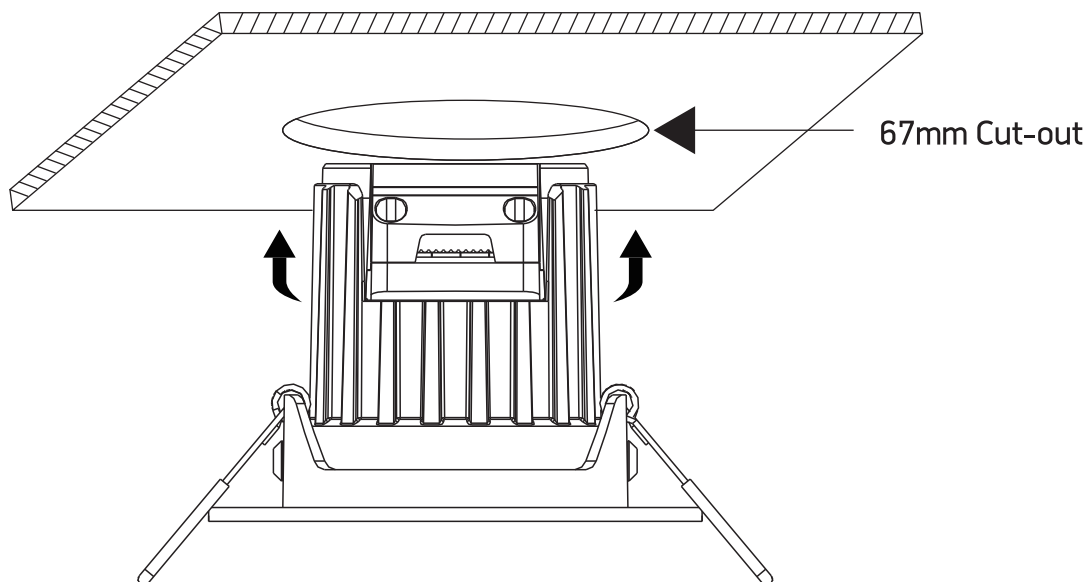

PRODUCT DESCRIPTION

LED ceiling light integrates compact housing design and outstanding optical performance. It has COB as light source, high power efficiency, up to 90% energy saving compared to traditional Halogen lamp. No UV and Cool Beam (no IR). Complies with CE and RoHS standard.