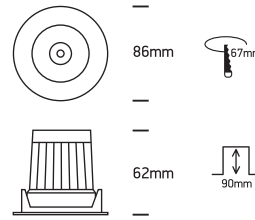

## 11109KD

**ecolight**

230V | 9,2W | IP20 | Aluminium | Adjustable

Complete with LED dimmable driver