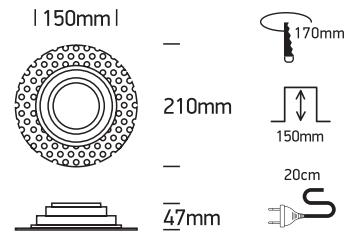

INSTALLATION MANUAL

11110ATR

ADJUSTABLE

100-240V | R111 | GU10 | 75W | IP20 | Trimless | Die cast | Adjustable

Warnings:

1. Make sure that the product is installed properly before connecting to electricity.
2. Do not cover the fitting.
3. Maintenance and installation should only be carried out by a professional electrician.