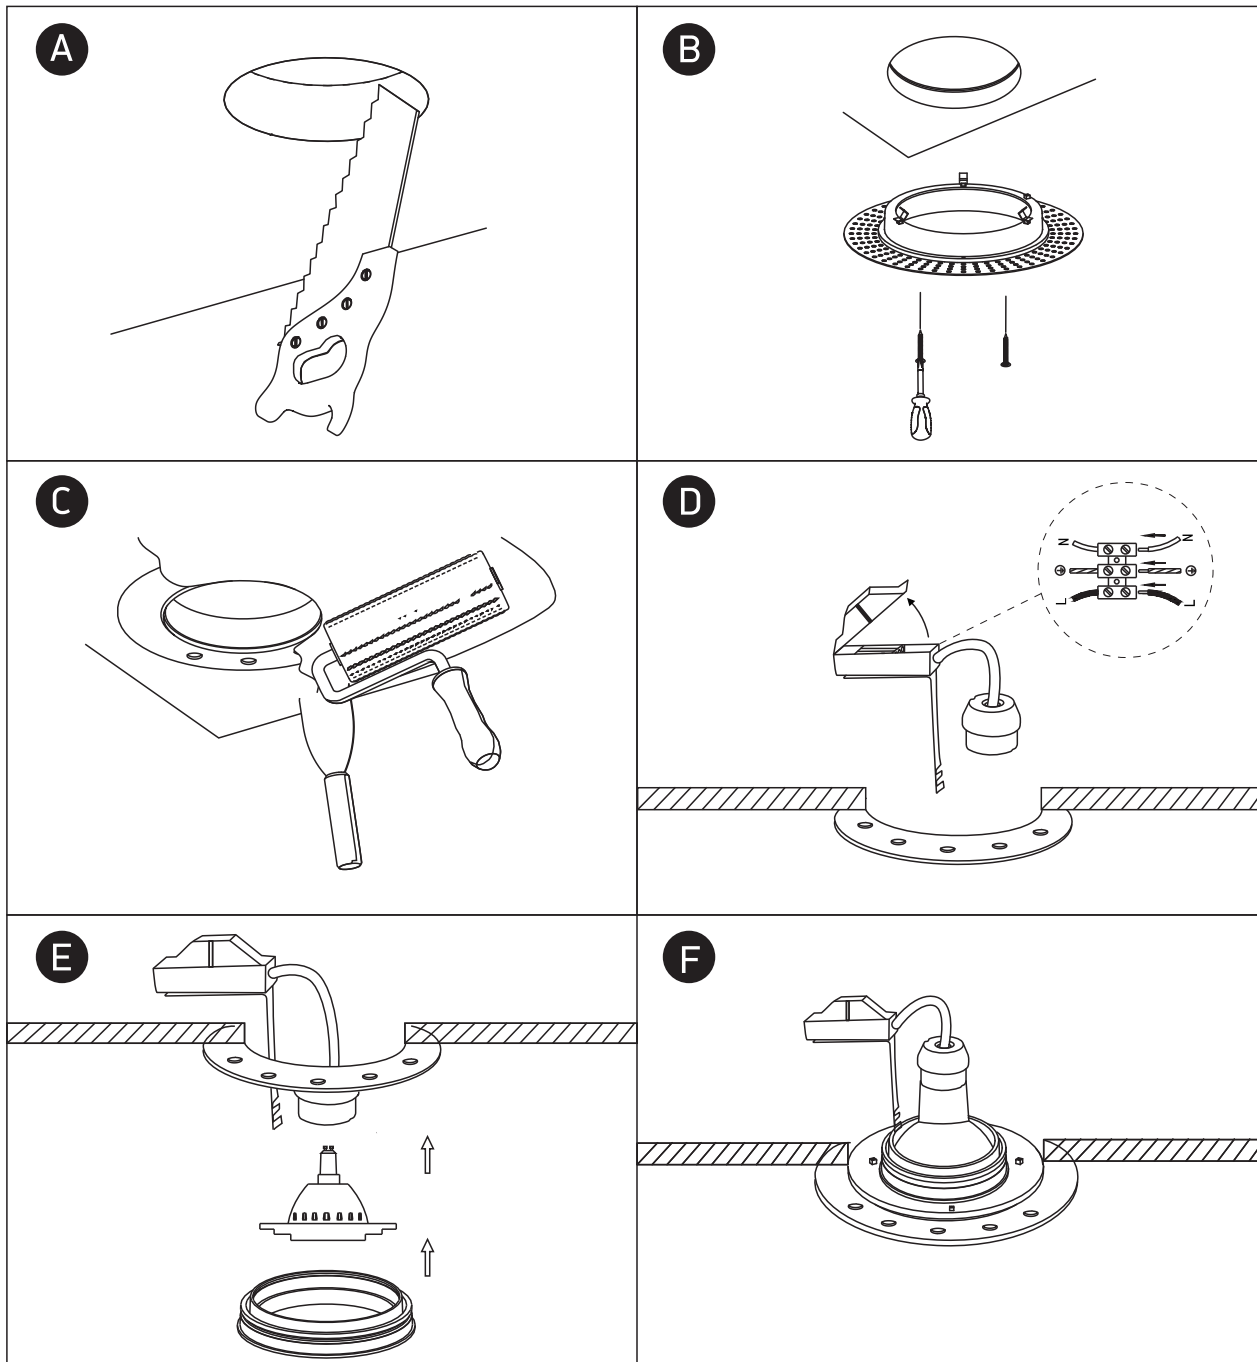

INSTALLATION MANUAL

11110ATR

ADJUSTABLE

100-240V | R111 | GU10 | 75W | IP20 | Trimless | Die cast | Adjustable

Warnings:

1. Make sure that the product is installed properly before connecting to electricity.
2. Do not cover the fitting.
3. Maintenance and installation should only be carried out by a professional electrician.