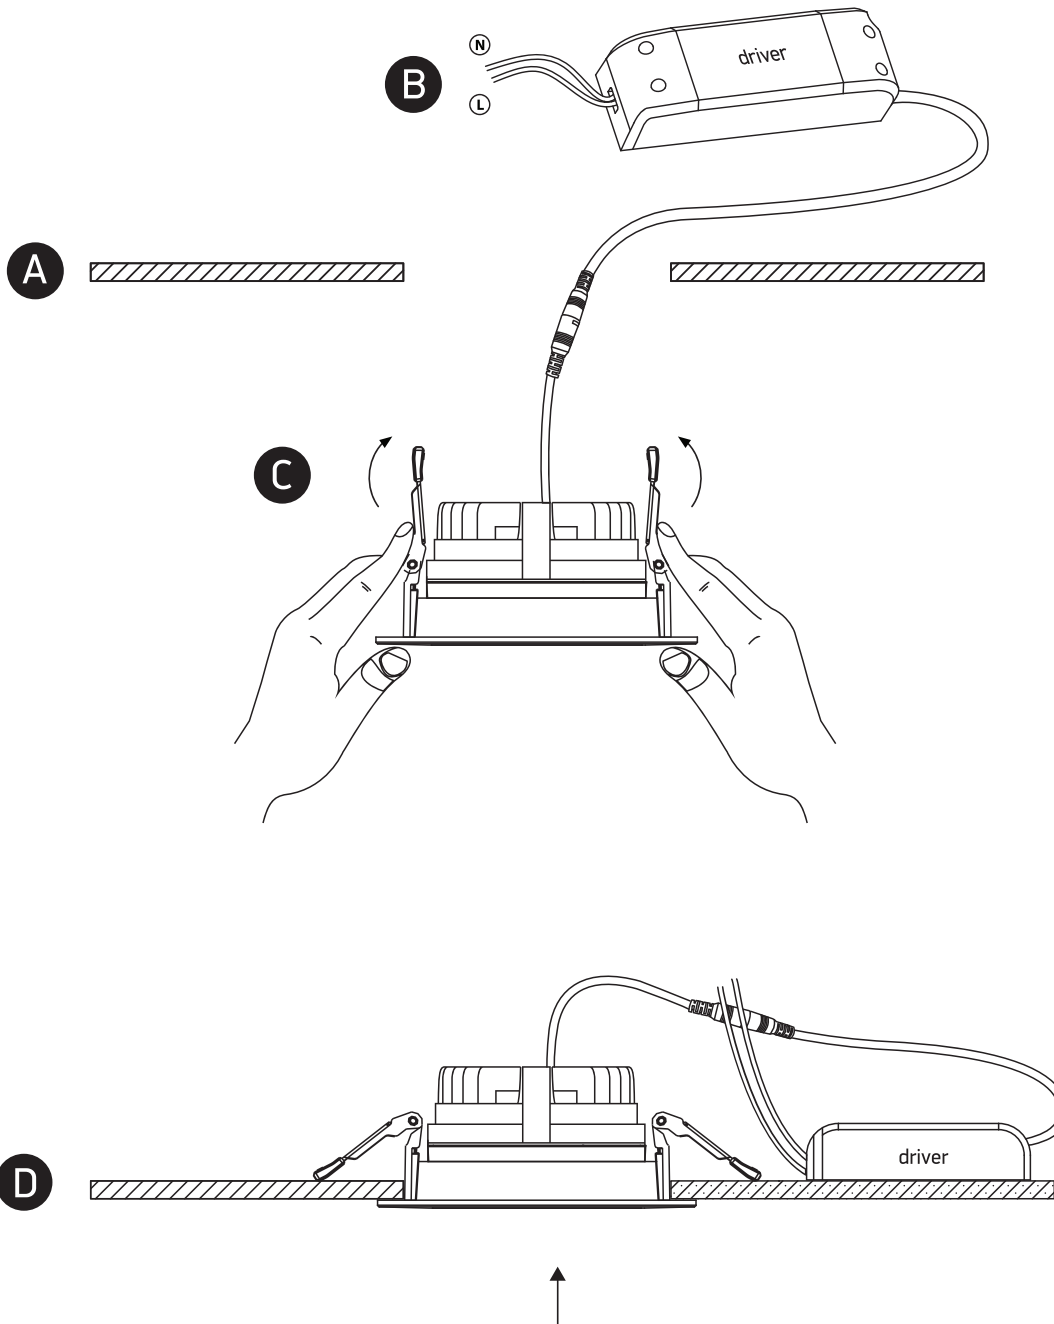

INSTALLATION MANUAL

11110E

ecolight

DARK LIGHT
ADJUSTABLE

95mm

230V | COB LED | 10W | IP20 | Die cast

Complete with 250mA driver.

80
CRI

50mm

one
LIGHT

Warnings:

1. Make sure that the product is installed properly before connecting to electricity.
2. Do not cover the fitting.
3. Maintenance and installation should only be carried out by a professional electrician.