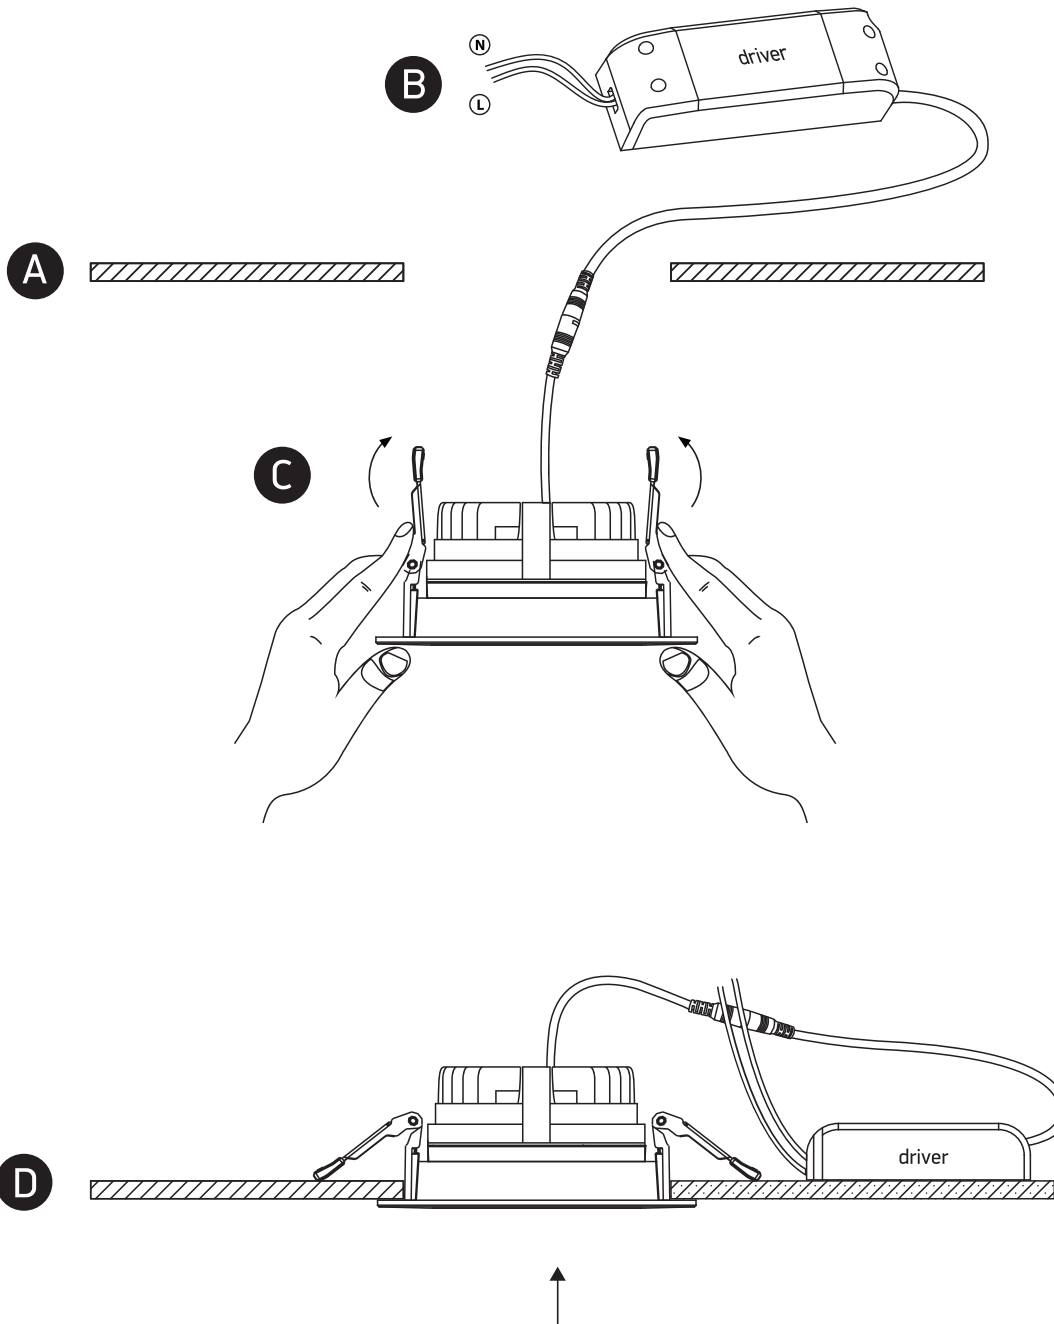

INSTALLATION MANUAL

11110E

ecolight

DARK LIGHT
ADJUSTABLE

95mm

230V | COB LED | 10W | IP20 | Die cast

Complete with 250mA driver.

80 CRI

50mm

one
LIGHT

Warnings:

1. Make sure that the product is installed properly before connecting to electricity.
2. Do not cover the fitting.
3. Maintenance and installation should only be carried out by a professional electrician.