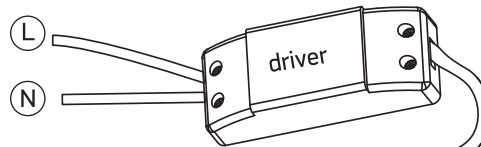

INSTALLATION MANUAL

50006B

ecolight

90
CRI

230V | COB LED | 40W | IP20 | Die cast
Complete with 1000mA driver.

54mm

47mm

one
LIGHT

B

A

C

Warnings:

1. Make sure that the product is installed properly before connecting to electricity.
2. Do not cover the fitting.
3. Maintenance and installation should only be carried out by a professional electrician.