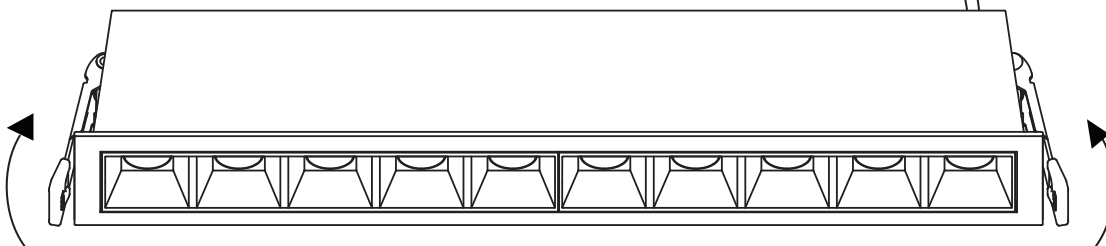

INSTALLATION MANUAL

50006B

ecolight

90
CRI

230V | COB LED | 40W | IP20 | Die cast
Complete with 1000mA driver.

54mm

47mm

one
LIGHT

B

A

C

Warnings:

1. Make sure that the product is installed properly before connecting to electricity.
2. Do not cover the fitting.
3. Maintenance and installation should only be carried out by a professional electrician.