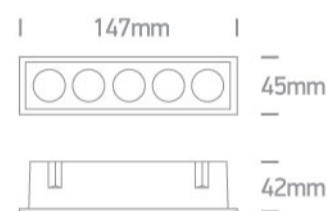

02 Recessed Spots Fixed LED>The Mirror Dark Light Range

50012H/B/W

12W Dark light recessed spot, IP20.

Complete with 700mA driver.

Complies with standard EN60598-1 and any other specific standards.

Downloads

Dimensions

Physical Specification

Item Group	02 Recessed Spots Fixed LED
Family	The Mirror Dark Light Range
Order Code	50012H/B/W
Colour	Black
Material	Aluminium
Shape	Rectangular
Length	147mm
Width	45mm
Height	42mm
Cutout Hole Width	140mm
Cutout Hole Length	36mm
Recessed Ceiling	Yes

Depth Required

80mm

Завантажено з e27.com.ua

Indoor

Yes

Adjustable

No

Electrical Characteristics