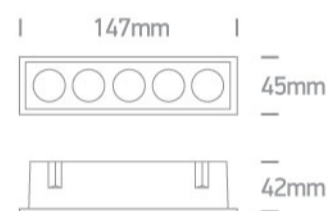

02 Recessed Spots Fixed LED>The Mirror Dark Light Range

50012H/W/W

12W Dark light recessed spot, IP20.

Complete with 700mA driver.

Complies with standard EN60598-1 and any other specific standards.

Downloads

Dimensions

Physical Specification

Item Group	02 Recessed Spots Fixed LED
Family	The Mirror Dark Light Range
Order Code	50012H/W/W
Colour	White
Material	Aluminium
Shape	Rectangular
Length	147mm
Width	45mm
Height	42mm
Cutout Hole Width	140mm
Cutout Hole Length	36mm
Recessed Ceiling	Yes

Depth Required

80mm

Завантажено з e27.com.ua

Indoor

Yes

Adjustable

No

Electrical Characteristics