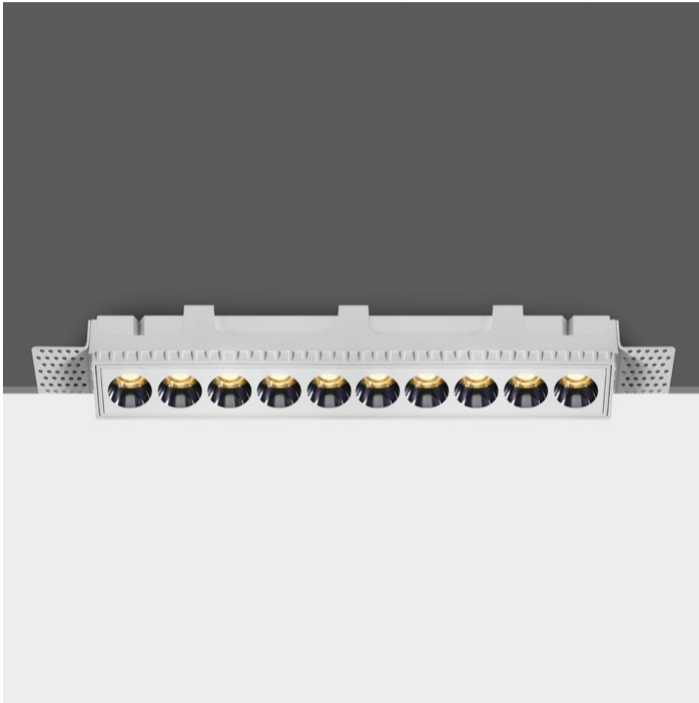

New 2022 Edition 3>Recessed Spots Fixed LED

50024HTR/W/W

24W Trimless Dark light recessed spot, IP20.

Complete with 700mA driver.

Complies with standard EN60598-1 and any other specific standards.

Downloads

Dimensions

Physical Specification

Item Group	New 2022 Edition 3
Family	Recessed Spots Fixed LED
Order Code	50024HTR/W/W
Colour	White
Material	Aluminium
Shape	Rectangular
Length	337mm
Width	40mm
Height	60mm
Cutout Hole Width	278mm
Cutout Hole Length	41mm
Recessed trimless ceiling	Yes

Depth Required

100mm

Завантажено з e27.com.ua

Indoor

Yes

Adjustable

No

Electrical Characteristics