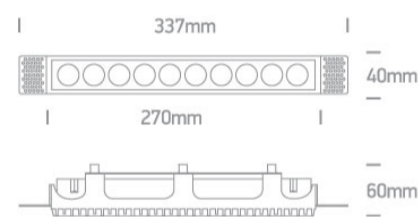

New 2022 Edition 3>Recessed Spots Fixed LED

50024HTR/W/W

24W Trimless Dark light recessed spot, IP20.

Complete with 700mA driver.

Complies with standard EN60598-1 and any other specific standards.

Downloads

Dimensions

Physical Specification

Item Group	New 2022 Edition 3
Family	Recessed Spots Fixed LED
Order Code	50024HTR/W/W
Colour	White
Material	Aluminium
Shape	Rectangular
Length	337mm
Width	40mm
Height	60mm
Cutout Hole Width	278mm
Cutout Hole Length	41mm
Recessed trimless ceiling	Yes

Depth Required

100mm

Завантажено з e27.com.ua

Indoor

Yes

Adjustable

No

Electrical Characteristics