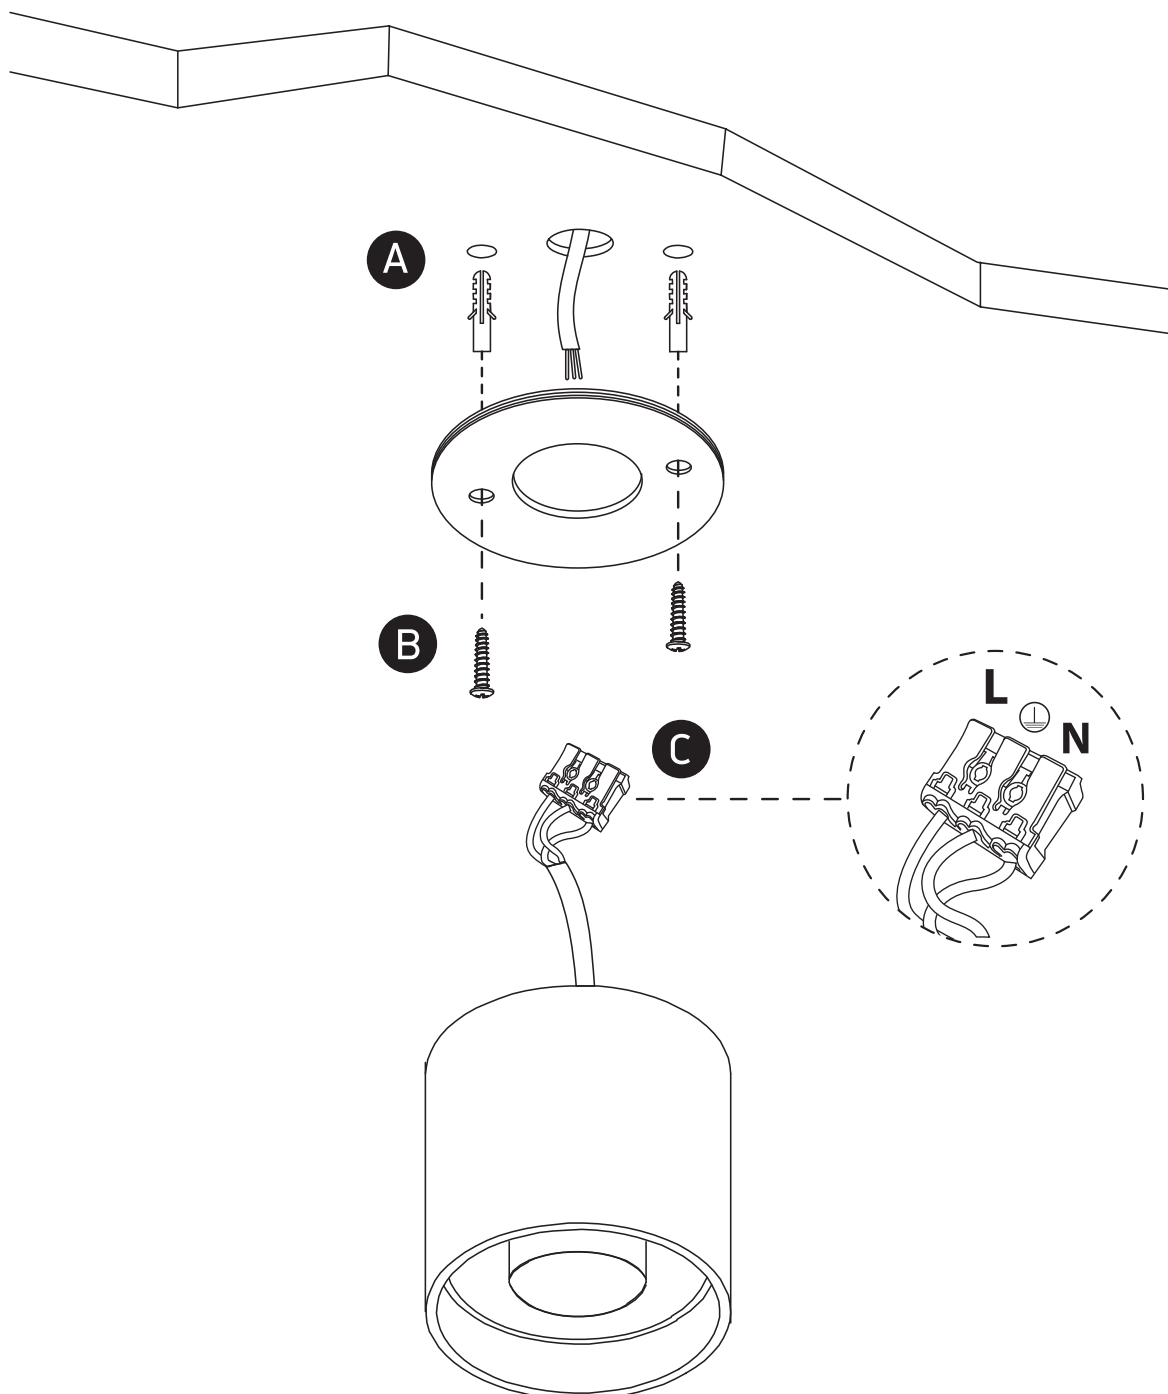

## 12108D, 12122D

**ecolight**

DARK  
LIGHT

12108D

12122D

**one**  
LIGHT

230V | 8W/22W | IP20 | Aluminium  
Complete with driver.

90  
CRI

### Warnings:

1. Make sure that the product is installed properly before connecting to electricity.
2. Do not cover the fitting.
3. Maintenance and installation should only be carried out by a professional electrician.