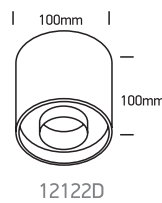

## 12108D, 12122D

**ecolight**

DARK  
LIGHT

12108D

12122D

**one**  
LIGHT

230V | 8W/22W | IP20 | Aluminium  
Complete with driver.

90  
CRI