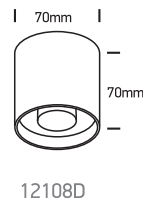

## 12108D, 12122D

**ecolight**

DARK  
LIGHT

12108D

12122D

**one**  
LIGHT

230V | 8W/22W | IP20 | Aluminium  
Complete with driver.

90  
CRI