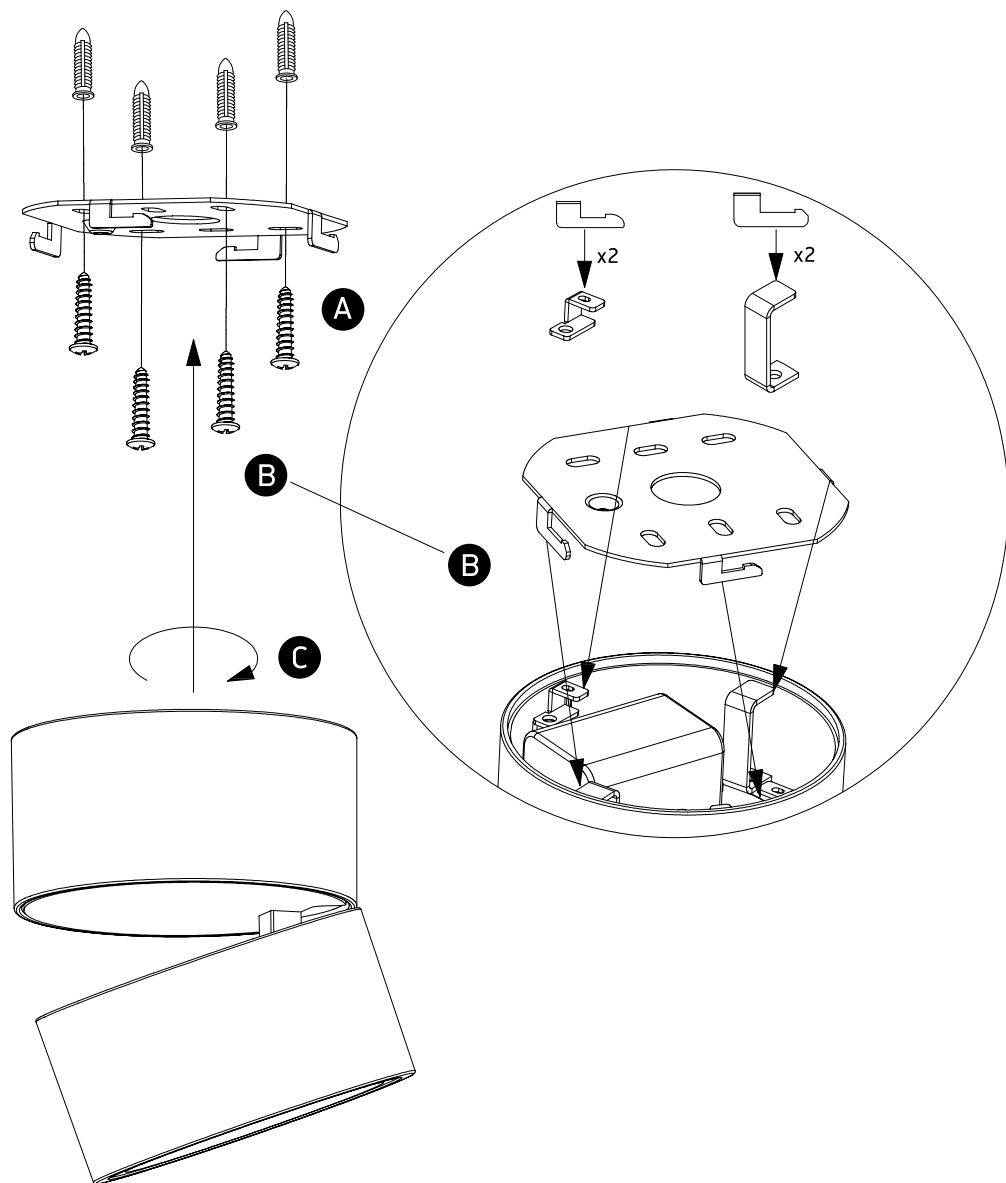

INSTALLATION MANUAL

12108LA

LED
BUILT IN

ADJUSTABLE

90
CRI

CE ENEC UK CA
RoHS
COMPLIANT
NOT
DRAMABLE

one
LIGHT

230V | COB LED | 8W | IP20 | Aluminium | Adjustable
Complete with 700mA driver.

Warnings:

1. Make sure that the product is installed properly before connecting to electricity.
2. Do not cover the fitting.
3. Maintenance and installation should only be carried out by a professional electrician.