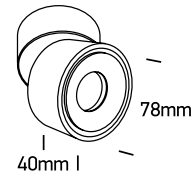

INSTALLATION MANUAL

12108LA

LED
BUILT IN

ADJUSTABLE

90
CRI

CE ENEC UK CA
RoHS
COMPLIANT
NOT
DRAMABLE

one
LIGHT

230V | COB LED | 8W | IP20 | Aluminium | Adjustable
Complete with 700mA driver.