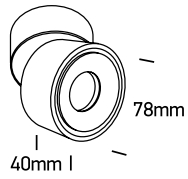

INSTALLATION MANUAL

12108LA

LED
BUILT IN

ADJUSTABLE

90
CRI

CE ENEC UK CA

RoHS
COMPLIANT
one
LIGHT

230V | COB LED | 8W | IP20 | Aluminium | Adjustable
Complete with 700mA driver.