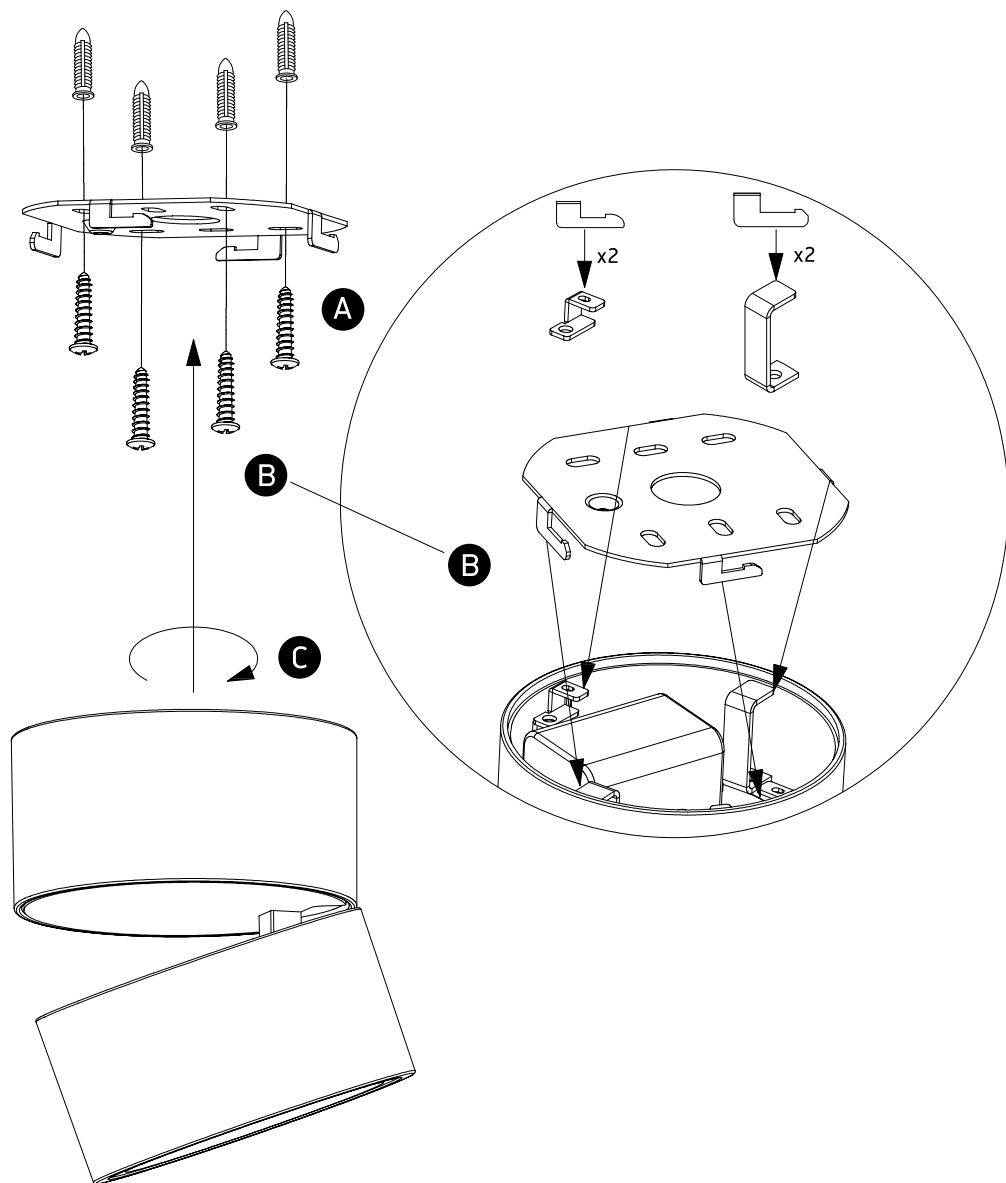

INSTALLATION MANUAL

12108LA

LED
BUILT IN

ADJUSTABLE

90
CRI

CE ENEC UK CA

RoHS
COMPLIANT
one
LIGHT

230V | COB LED | 8W | IP20 | Aluminium | Adjustable
Complete with 700mA driver.

Warnings:

1. Make sure that the product is installed properly before connecting to electricity.
2. Do not cover the fitting.
3. Maintenance and installation should only be carried out by a professional electrician.