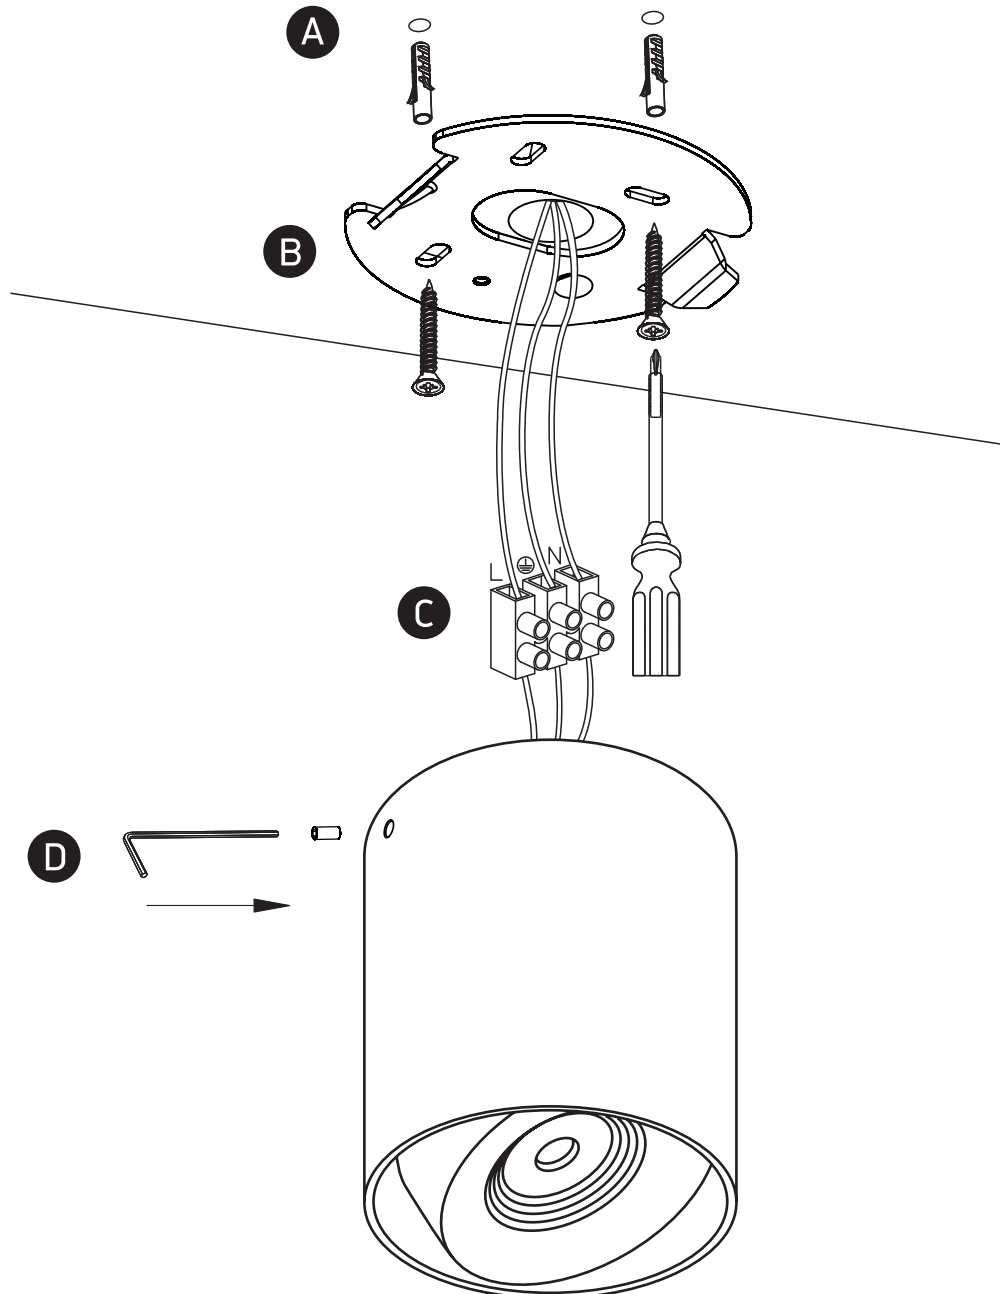

INSTALLATION MANUAL

12108X

ecolight

230V | COB LED | 8W | IP20 | Aluminium | Adjustable

Complete with 350mA driver.

90
CRI

one
LIGHT

Warnings: