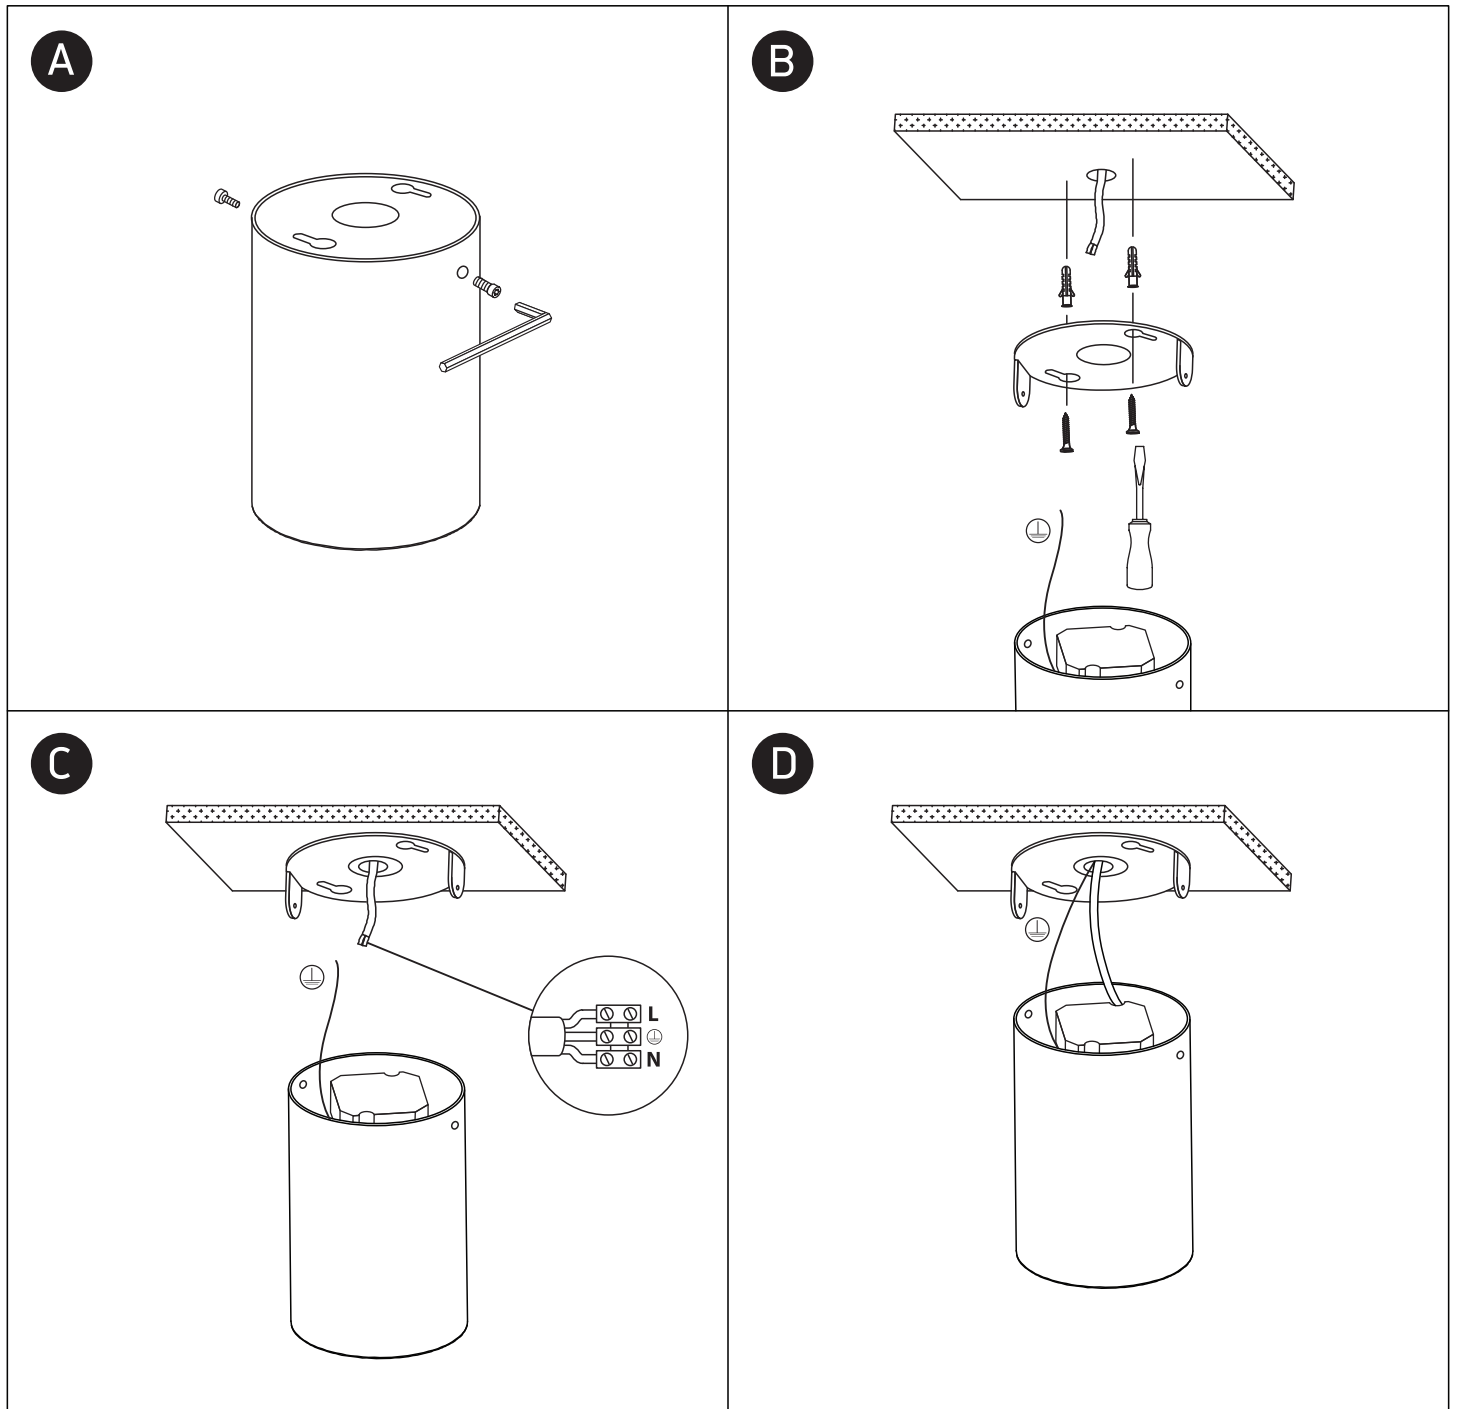

# INSTALLATION MANUAL

12110D

ecolight

Ra>80

ADJUSTABLE

100-240V | 10W | IP20 | Die cast | Adjustable

Complete with driver

one  
LIGHT