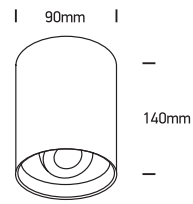

# INSTALLATION MANUAL

12110D

ecolight

Ra>80

ADJUSTABLE

100-240V | 10W | IP20 | Die cast | Adjustable

Complete with driver

one  
LIGHT