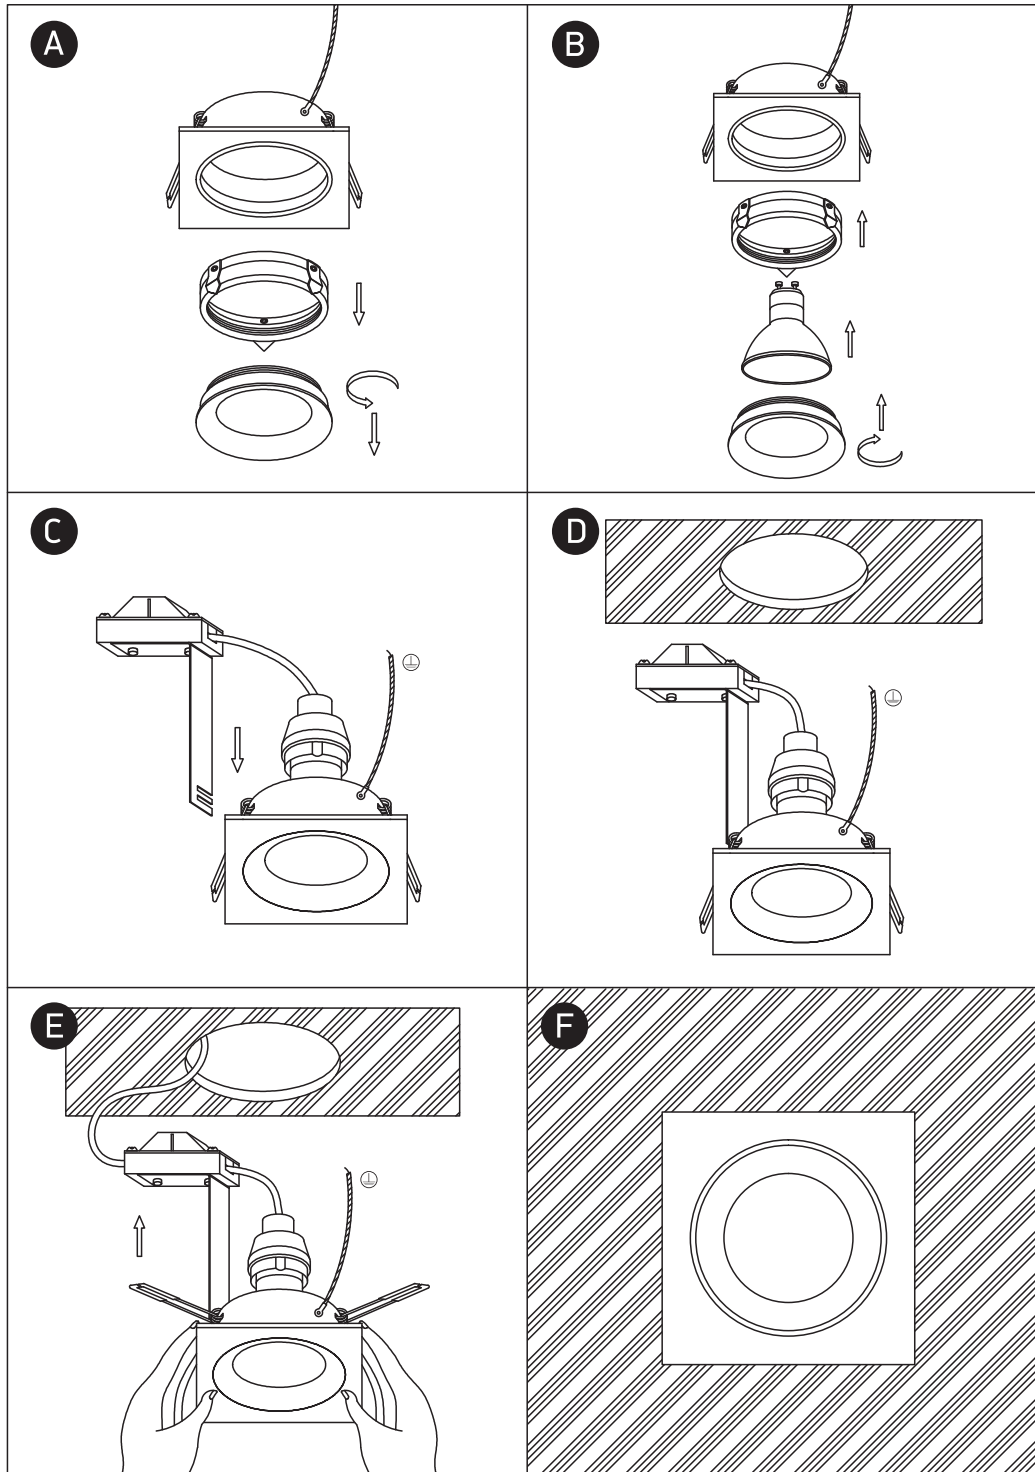

INSTALLATION MANUAL

50105D7

100-240V | MR16 | GU10 | 50W | IP20 | Aluminium

one
LIGHT

Warnings:

1. Make sure that the product is installed properly before connecting to electricity.
2. Do not cover the fitting.
3. Maintenance and installation should only be carried out by a professional electrician.