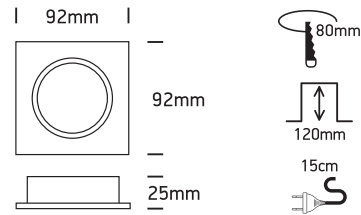

INSTALLATION MANUAL

50105D7

100-240V | MR16 | GU10 | 50W | IP20 | Aluminium

one
LIGHT

Warnings:

1. Make sure that the product is installed properly before connecting to electricity.
2. Do not cover the fitting.
3. Maintenance and installation should only be carried out by a professional electrician.