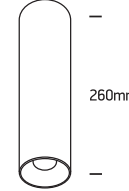

INSTALLATION MANUAL

12115D, 12124D

ecolight

CE

RoHS
COMPLIANT

172mm l

172mm l

155mm

260mm

230V | 15W / 24W | IP20 | Aluminium + plastic reflector

Complete with driver.

80
CRI

Warnings:

1. Make sure that the product is installed properly before connecting to electricity.
2. Do not cover the fitting.
3. Maintenance and installation should only be carried out by a professional electrician.