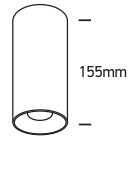

INSTALLATION MANUAL

12115D, 12124D

ecolight

CE

RoHS
COMPLIANT

172mm l

172mm l

155mm

260mm

230V | 15W / 24W | IP20 | Aluminium + plastic reflector

Complete with driver.

80
CRI

Warnings:

1. Make sure that the product is installed properly before connecting to electricity.
2. Do not cover the fitting.
3. Maintenance and installation should only be carried out by a professional electrician.