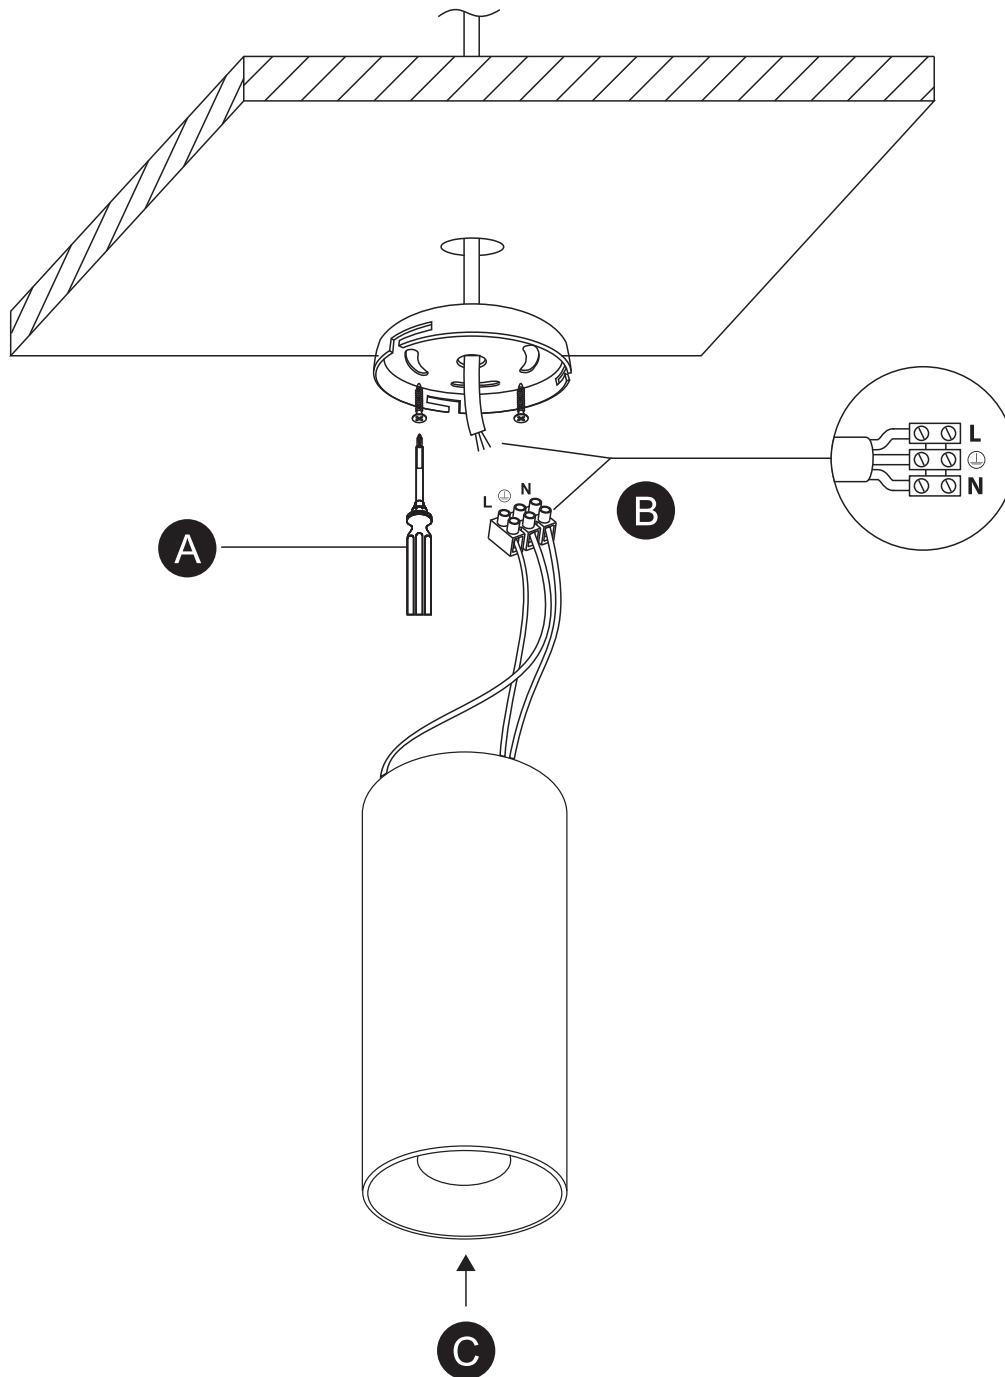

INSTALLATION MANUAL

12115D, 12124D

ecolight

CE

RoHS
COMPLIANT

172mm l

172mm l

155mm

260mm

230V | 15W / 24W | IP20 | Aluminium + plastic reflector

Complete with driver.

80
CRI

Warnings:

1. Make sure that the product is installed properly before connecting to electricity.
2. Do not cover the fitting.
3. Maintenance and installation should only be carried out by a professional electrician.