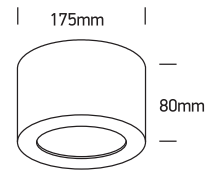

# INSTALLATION MANUAL

12116FD

**ecolight**

**DARK  
LIGHT**

**one**  
LIGHT

230V | SMD 2835 | 16W | IP20 | Die cast

Complete with driver.

**80  
CRI**