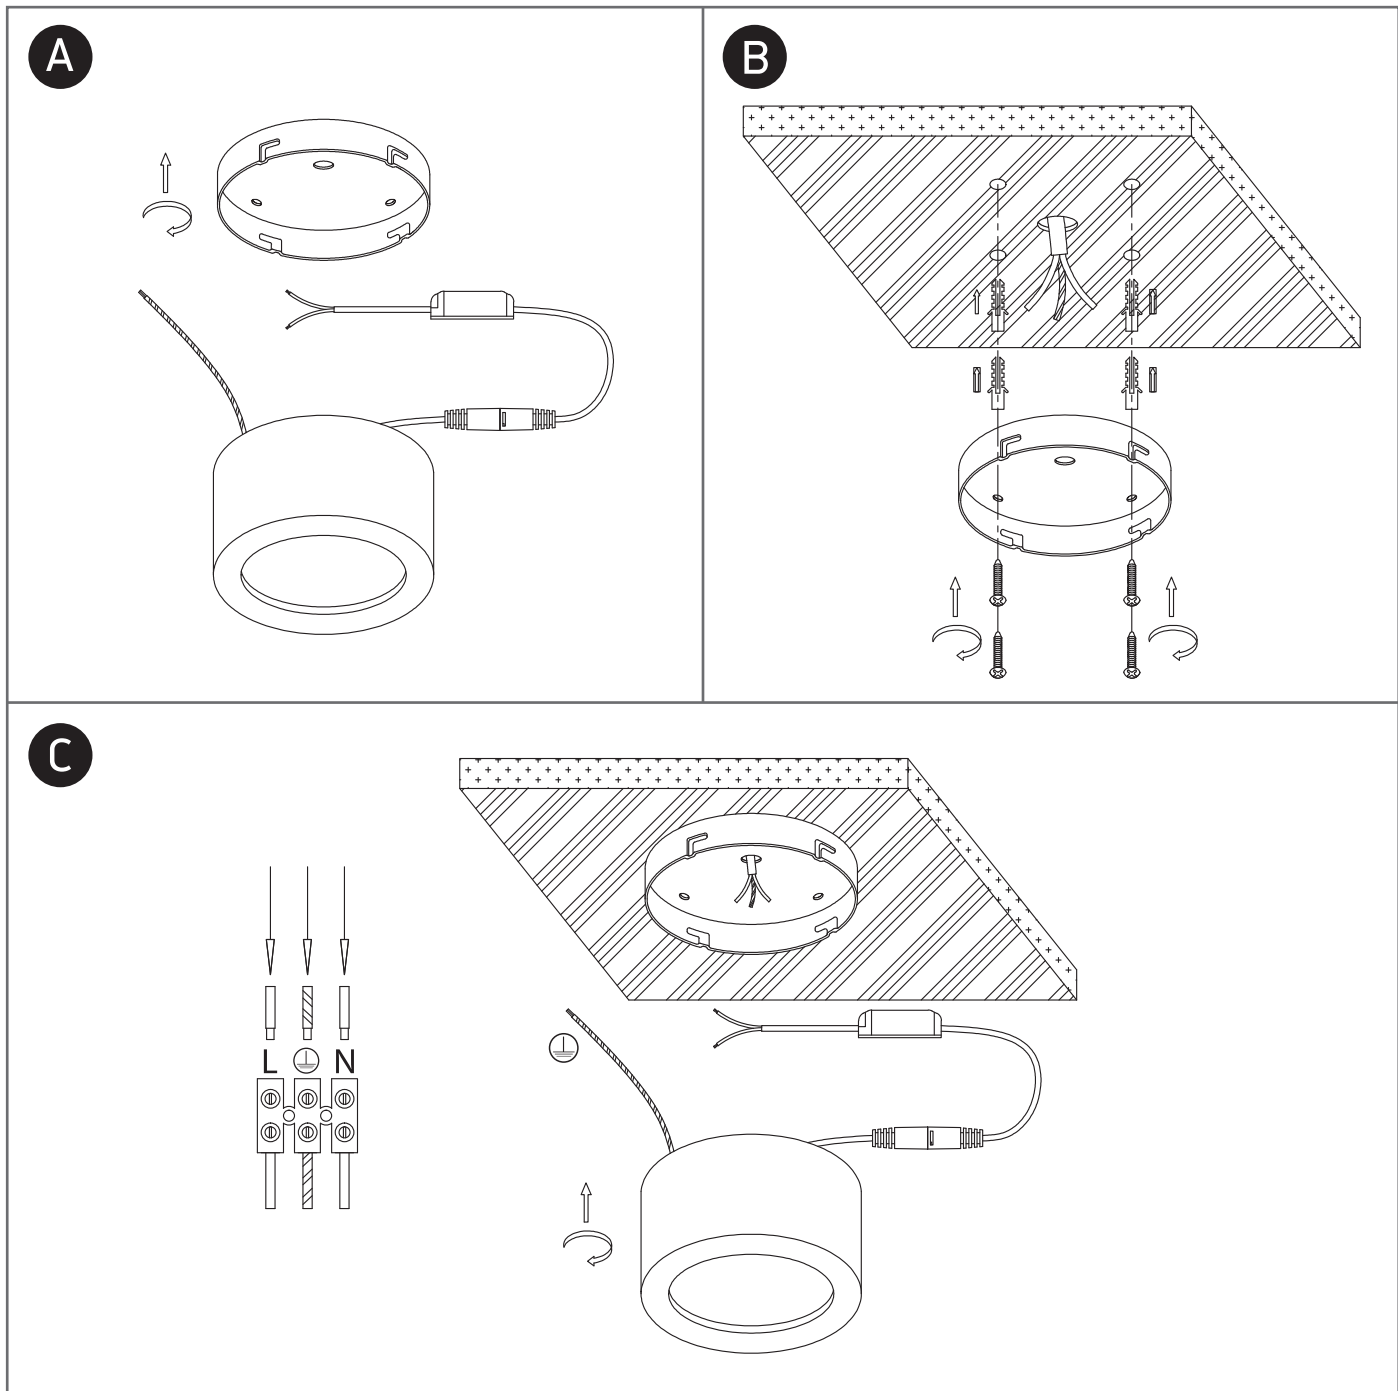

# INSTALLATION MANUAL

12116FD

**ecolight**

**DARK  
LIGHT**

**one**  
LIGHT

230V | SMD 2835 | 16W | IP20 | Die cast

Complete with driver.

**80  
CRI**

## Warnings:

1. Make sure that the product is installed properly before connecting to electricity.
2. Do not cover the fitting.
3. Maintenance and installation should only be carried out by a professional electrician.