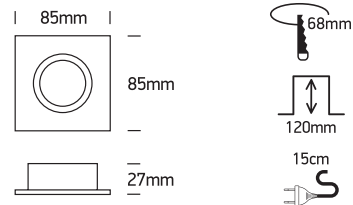

INSTALLATION MANUAL

50105R1

100-240V | MR16 | GU10 | 10W | *IP65 | Aluminium

*IP65 is the protection degree for the visible part of the fitting under the ceiling. The part of the fitting hidden in the ceiling is IP20.