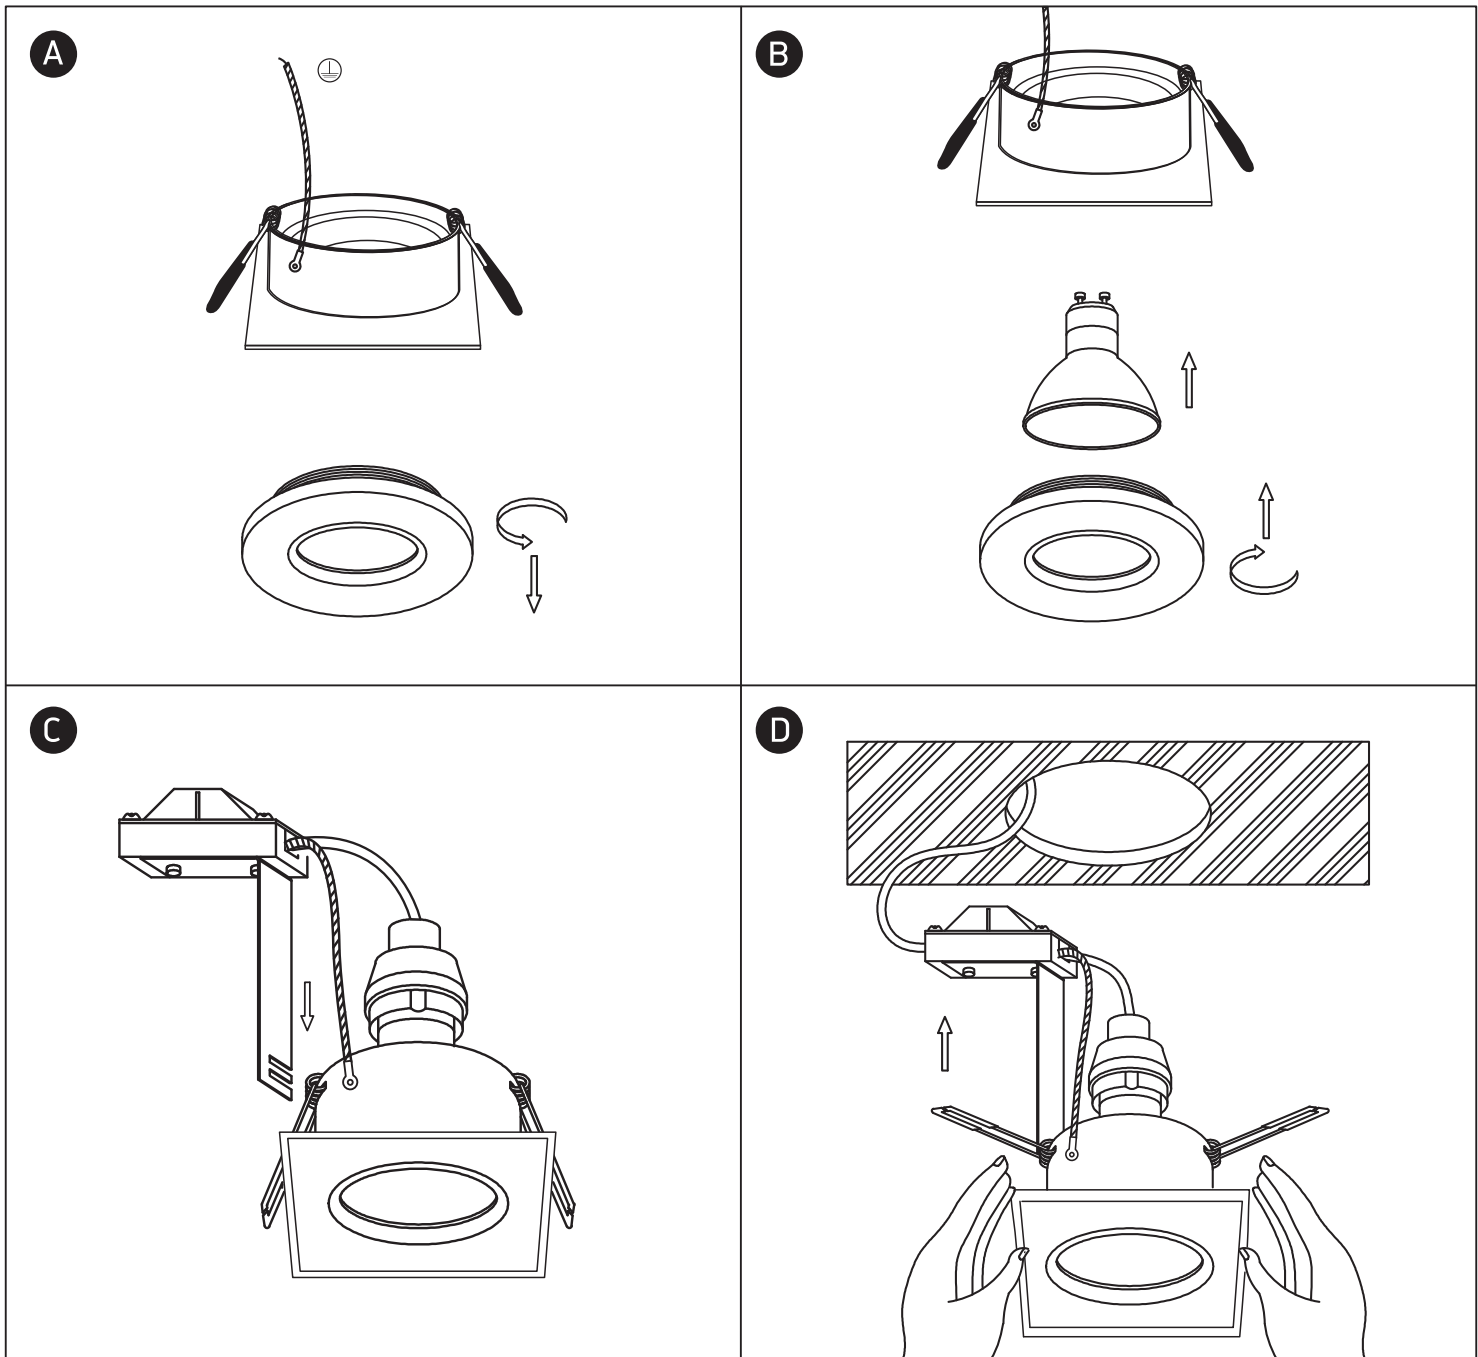

INSTALLATION MANUAL

50105R1

100-240V | MR16 | GU10 | 10W | *IP65 | Aluminium

*IP65 is the protection degree for the visible part of the fitting under the ceiling. The part of the fitting hidden in the ceiling is IP20.