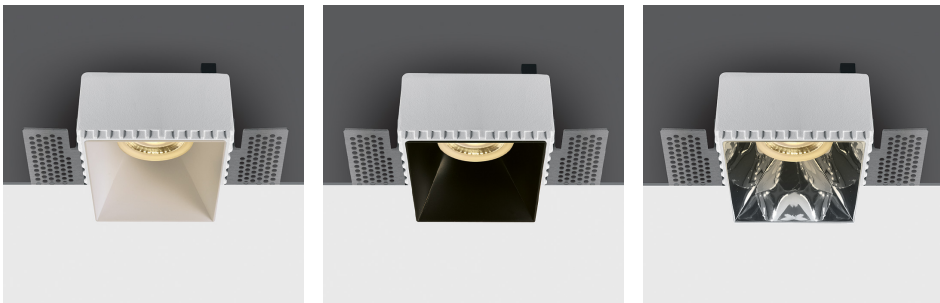

01 Recessed Spots Fixed > The Trimless Chill Out Range Square

50105RM

Trimless Recessed dark light MR16 spot with interchangeable reflector and GU10 lampholder.

Reflector must be order seperately.

Complies with standard EN60598-1 and any other specific standards.

Downloads

Dimensions

Gallery

Must be ordered separately

050098/B

050098/BS

050098/C

050098/CU

050098/G

050098/GL

050098/W

Physical Specification

Item Group	01 Recessed Spots Fixed
Family	The Trimless Chill Out Range Square
Order Code	50105RM
Colour	White
Material	Die Cast
Shape	Rectangular
Length	75mm
Width	75mm
Height	55mm
Cutout Hole Width	85mm
Cutout Hole Length	75mm
Recessed trimless ceiling	Yes
Depth Required	130mm
Indoor	Yes
Adjustable	No