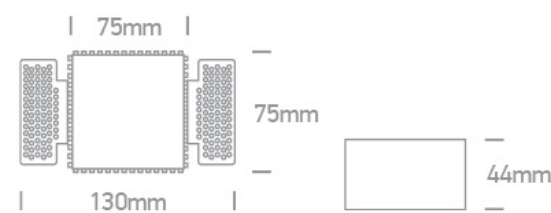

01 Recessed Spots Fixed > The Trimless Chill Out Range Square

50105RM

Trimless Recessed dark light MR16 spot with interchangeable reflector and GU10 lampholder.

Reflector must be order seperately.

Complies with standard EN60598-1 and any other specific standards.

Downloads

Dimensions

Gallery

Must be ordered separately

050098/B

050098/BS

050098/C

050098/CU

050098/G

050098/GL

050098/W

Physical Specification

Item Group	01 Recessed Spots Fixed
Family	The Trimless Chill Out Range Square
Order Code	50105RM
Colour	White
Material	Die Cast
Shape	Rectangular
Length	75mm
Width	75mm
Height	55mm
Cutout Hole Width	85mm
Cutout Hole Length	75mm
Recessed trimless ceiling	Yes
Depth Required	130mm
Indoor	Yes
Adjustable	No

Packing Info

Box Length

10cm

Box Width

7cm

Box Height

15cm

Box Weight