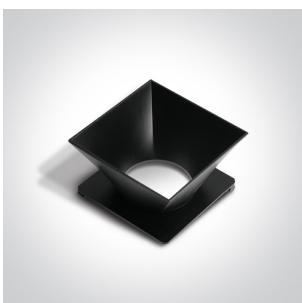

01 Recessed Spots Fixed > The Trimless Chill Out Range Square

50105RM

Trimless Recessed dark light MR16 spot with interchangeable reflector and GU10 lampholder.

Reflector must be order seperately.

Complies with standard EN60598-1 and any other specific standards.

Downloads

Dimensions

Gallery

Must be ordered separately

050098/B

050098/BS

050098/C

050098/CU

050098/G

050098/GL

050098/W

Physical Specification

Item Group	01 Recessed Spots Fixed
Family	The Trimless Chill Out Range Square
Order Code	50105RM
Colour	White
Material	Die Cast
Shape	Rectangular
Length	75mm
Width	75mm
Height	55mm
Cutout Hole Width	85mm
Cutout Hole Length	75mm
Recessed trimless ceiling	Yes
Depth Required	130mm
Indoor	Yes
Adjustable	No