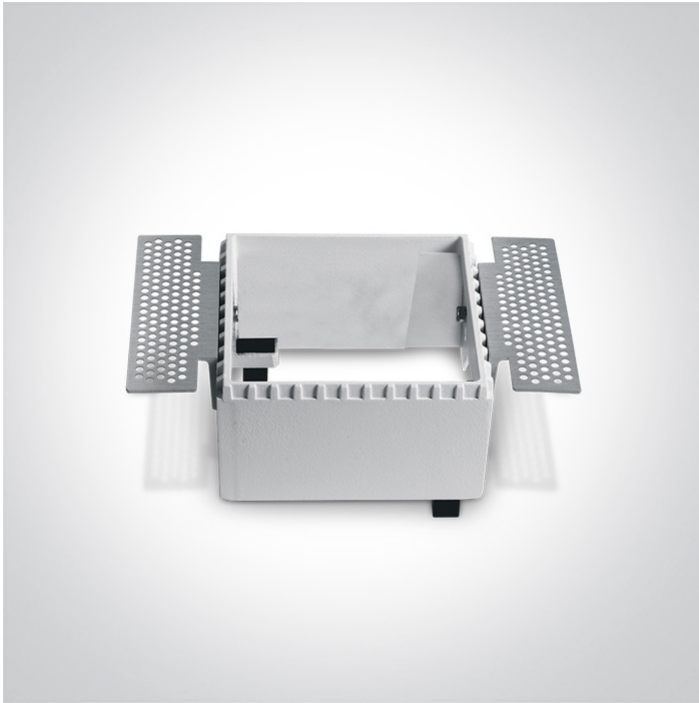

01 Recessed Spots Fixed > The Trimless Chill Out Range Square

50105RM

Trimless Recessed dark light MR16 spot with interchangeable reflector and GU10 lampholder.

Reflector must be order seperately.

Complies with standard EN60598-1 and any other specific standards.

Downloads

Dimensions

Gallery

Must be ordered separately

050098/B

050098/BS

050098/C

050098/CU

050098/G

050098/GL

050098/W

Physical Specification

Item Group	01 Recessed Spots Fixed
Family	The Trimless Chill Out Range Square
Order Code	50105RM
Colour	White
Material	Die Cast
Shape	Rectangular
Length	75mm
Width	75mm
Height	55mm
Cutout Hole Width	85mm
Cutout Hole Length	75mm
Recessed trimless ceiling	Yes
Depth Required	130mm
Indoor	Yes
Adjustable	No