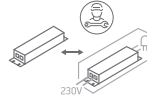

INSTALLATION MANUAL

50106B

ecolight

90
CRI

54mm

54mm

47mm

230V | COB LED | 6W | IP20 | Die cast
Complete with 135mA driver.

one
LIGHT

Warnings:

1. Make sure that the product is installed properly before connecting to electricity.
2. Do not cover the fitting.
3. Maintenance and installation should only be carried out by a professional electrician.