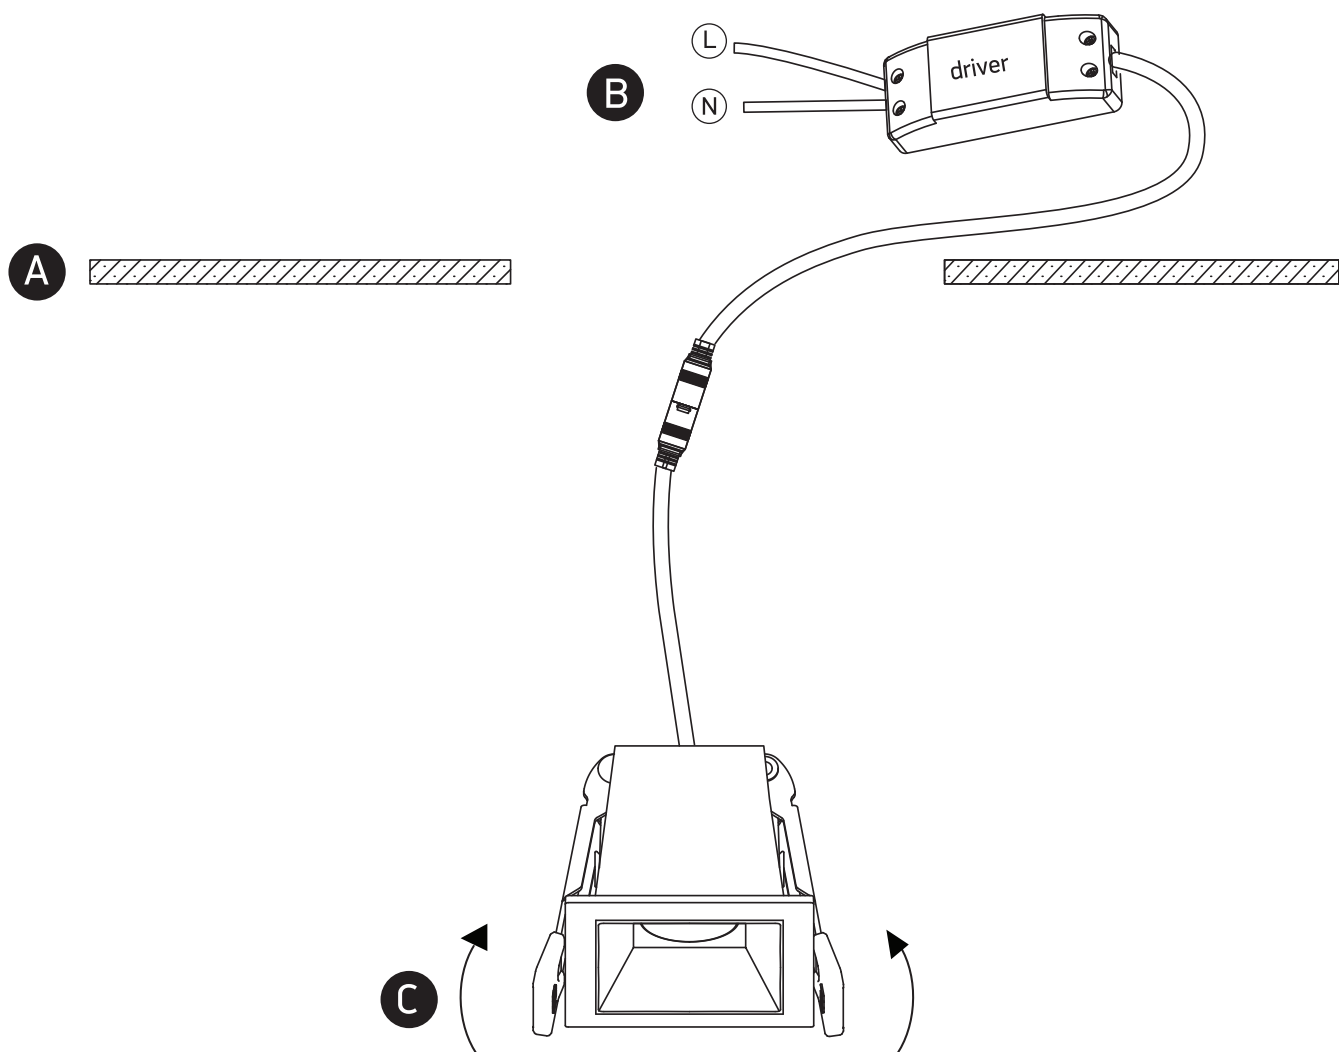

INSTALLATION MANUAL

50106B

ecolight

90
CRI

54mm

54mm

47mm

230V | COB LED | 6W | IP20 | Die cast
Complete with 135mA driver.

one
LIGHT

Warnings:

1. Make sure that the product is installed properly before connecting to electricity.
2. Do not cover the fitting.
3. Maintenance and installation should only be carried out by a professional electrician.