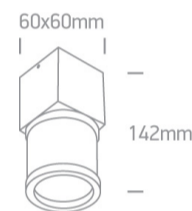

12 Wall & Ceiling>The GU10 & G9 Ceiling Lights

12124/AL

35w MR16 GU10 Ceiling Light Natural Aluminium.

Complies with standard EN60598-1 and any other specific standards.

Downloads

Dimensions

Physical Specification

Item Group	12 Wall & Ceiling
Family	The GU10 & G9 Ceiling Lights
Order Code	12124/AL
Colour	Aluminium
Material	Natural Aluminium
Shape	Circular
Surface Ceiling	Yes
Indoor	Yes
Adjustable	No

Electrical Characteristics

Power(Watts)

35W

IP Rating

IP20

Light Source

Replaceable lamp

Lamp Holder

GU10