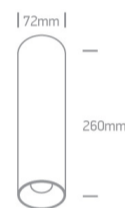

13 Wall & Ceiling LED>LED Decorative Cylinders

12124D/B/W

24W COB LED Cylinder, ideal for residential and commercial illumination.

Complete with non-dimmable LED driver.

Complies with standard EN60598-1 and any other specific standards.

Downloads

Dimensions

Physical Specification

Item Group	13 Wall & Ceiling LED
Family	LED Decorative Cylinders
Order Code	12124D/B/W
Colour	Black
Material	Aluminium + Plastic
Shape	Circular
Height	260mm
Diameter	72mm
Surface Ceiling	Yes
Indoor	Yes
Adjustable	No

Illumination Data

Colour Temperature	3000K
Lumen Output	2000lm
Light Efficiency	83,33lm/W
CRI	80
Beam Angle	45°
Illumination Diagram	

Packing Info

Box Length	8cm
Box Width	8cm
Box Height	26,5cm
Box Weight	0.772kg
Pcs/Carton	18
Barcode	5291889058762
HS Code	9405413990