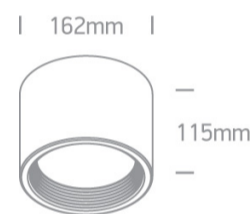

## Dimensions

## Physical Specification

Item Group	13 Wall & Ceiling LED
Family	The SMD Cylinders Aluminium
Order Code	12125L/W/W
Colour	White
Material	Aluminium
Shape	Circular
Height	115mm
Diameter	162mm
Surface Ceiling	Yes
Indoor	Yes
Adjustable	No

#### Illumination Data

Colour Temperature	3000K
Lumen Output	2050lm
Light Efficiency	82lm/W
CRI	80
Beam Angle	90°
Illumination Diagram	

#### Packing Info

Box Length	17,5cm
Box Width	17,5cm
Box Height	12,5cm
Box Weight	0.827kg
Pcs/Carton	36
Barcode	5291889041009
HS Code	9405409900

Certification & Warranty

Warranty

3 Years

Weee Directive

Yes

switch to  
**one light!**