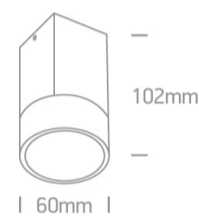

## Dimensions

## Physical Specification

Item Group	12 Wall & Ceiling
Family	The GU10 & G9 Ceiling Lights
Order Code	12126/AL
Colour	Aluminium
Material	Natural Aluminium
Shape	Circular
Height	102mm
Diameter	60mm
Surface Ceiling	Yes
Indoor	Yes
Adjustable	No