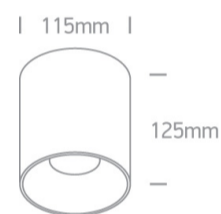

Complies with standard EN60598-1 and any other specific standards.

Downloads

Dimensions

Gallery

Physical Specification

Item Group

13 Wall & Ceiling LED

Family

Circular

Height

125mm

| | |
|-----------------|-------|
| Diameter | 115mm |
| Surface Ceiling | Yes |
| Indoor | Yes |
| Adjustable | No |

Electrical Characteristics

| | |
|------------------|---|
| Gear | Built In |
| Fitting + Driver | |
| Input Voltage | 220-240V |
| 50 Hz | Yes |
| 60 Hz | Yes |
| Safety Class |  |
| Power(Watts) | 30W |
| IP Rating | IP20 |
| Light Source | LED built in |
| Dimmable | No |
| F Mark |  |

Illumination Data

| | |
|----------------------|---|
| Colour Temperature | 3000K |
| Lumen Output | 2400lm |
| Light Efficiency | 80lm/W |
| CRI | 80 |
| Beam Angle | 45° |
| Illumination Diagram |  |
| Dark Light | Yes |

Packing Info

| | |
|------------|---------------|
| Box Length | 12,5cm |
| Box Width | 12,5cm |
| Box Height | 19cm |
| Box Weight | 0.891kg |
| Pcs/Carton | 12 |
| Barcode | 5291889059097 |
| HS Code | 9405409900 |